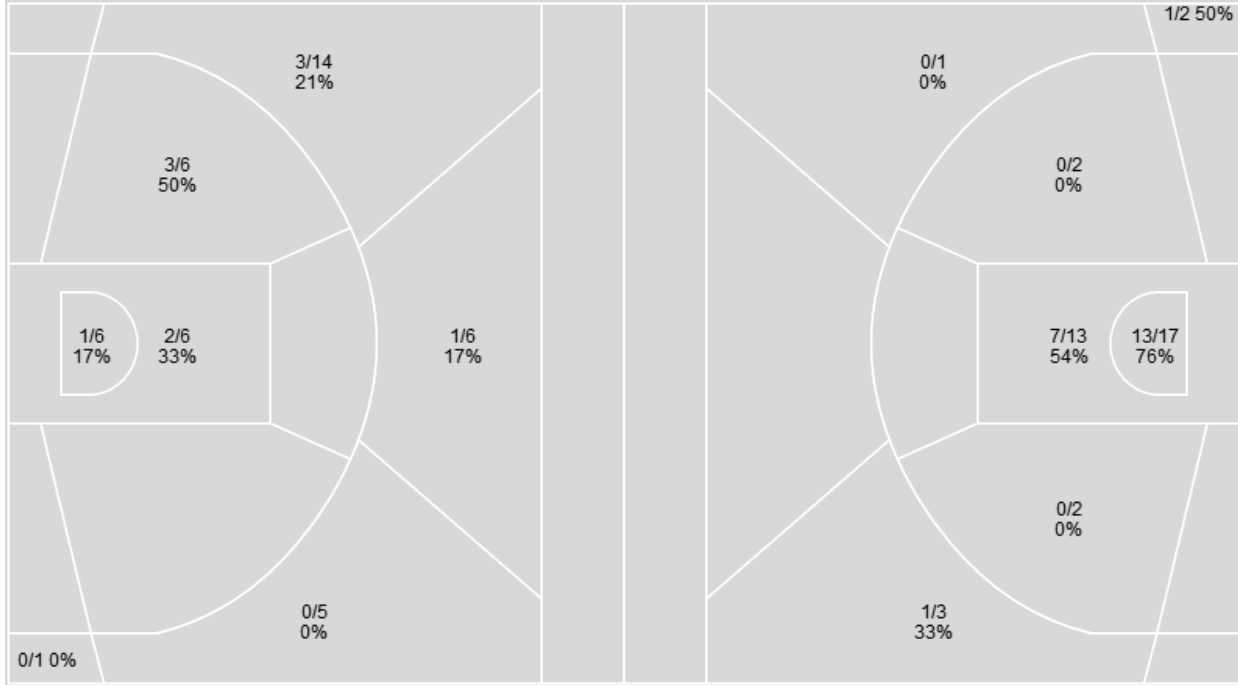

Official Basketball Shot Areas - Final
Mundelein (Carmel) at Belthalto (Civic Memorial)

Game Time: 10:00 AM
Game Duration: 1:17

03/05/22 Redbird Arena, Normal, IL
3A Semifinal #1

Officials: Ted Austin, Brian Rewerts, Chris White

Players => All; FG Types => All ; Results => All ;

Players => All; FG Types => All ; Results => All ;

Belthalto (Civic Memorial)

Mundelein (Carmel)

Belthalto (Civic Memorial)	M/A	%
Field Goals	10/44	23
2 Points	6/18	33
3 Points	4/26	15
Free Throws	0/0	0

Mundelein (Carmel)	M/A	%
Field Goals	22/40	55
2 Points	20/34	59
3 Points	2/6	33
Free Throws	5/6	83