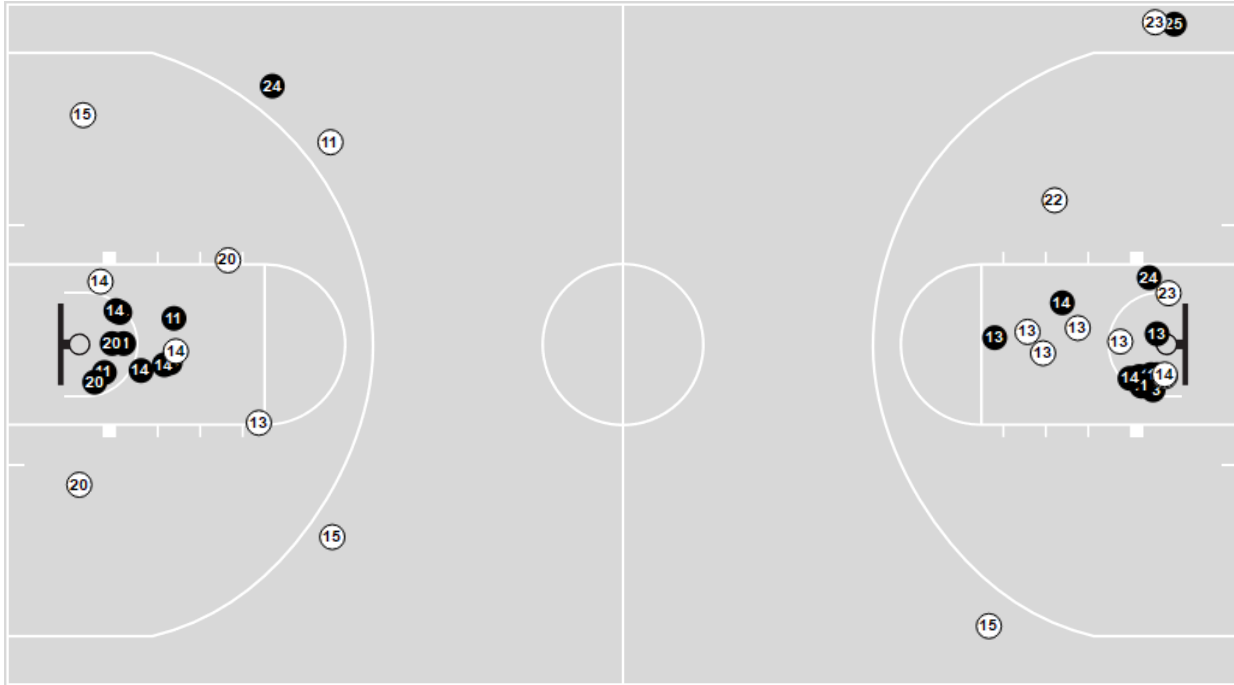

Officials: Ted Austin, Brian Rewerts, Chris White

Players => All ; FG Types => All ; Results => All ;
Mundelein (Carmel)

All Field Goals