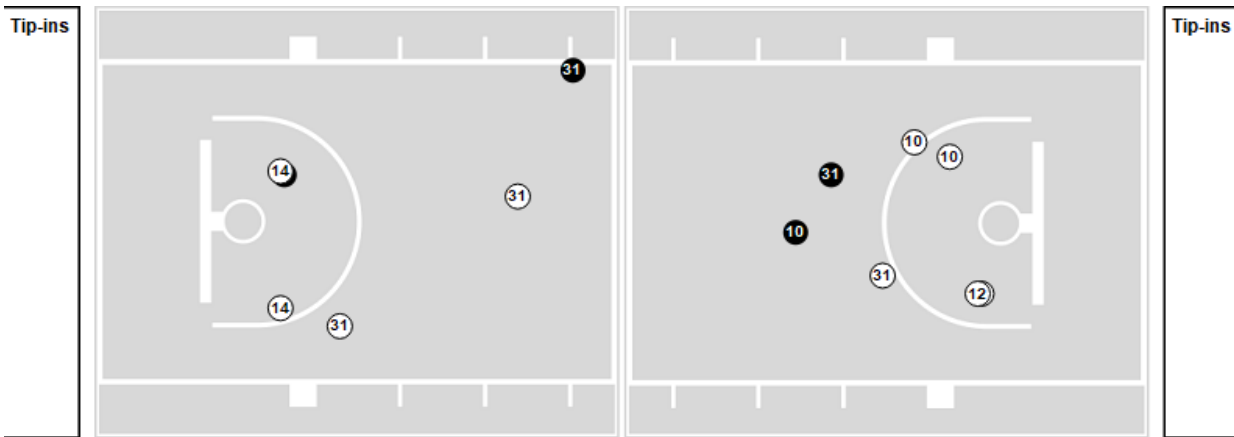

Shots in the Paint

M Made   **N** Missed   **N** - Player Number

Belthalto (Civic Memorial)	M/A	%
Field Goals	10/44	23
2 Points	6/18	33
3 Points	4/26	15
Free Throws	0/0	0

Belthalto (Civic Memorial)	M/A	%
Points in the Paint	6 (3/12)	25
Fast Break Points	0 (0/0)	0
Second Chance Points	8 (3/12)	25
Effective FG%	27