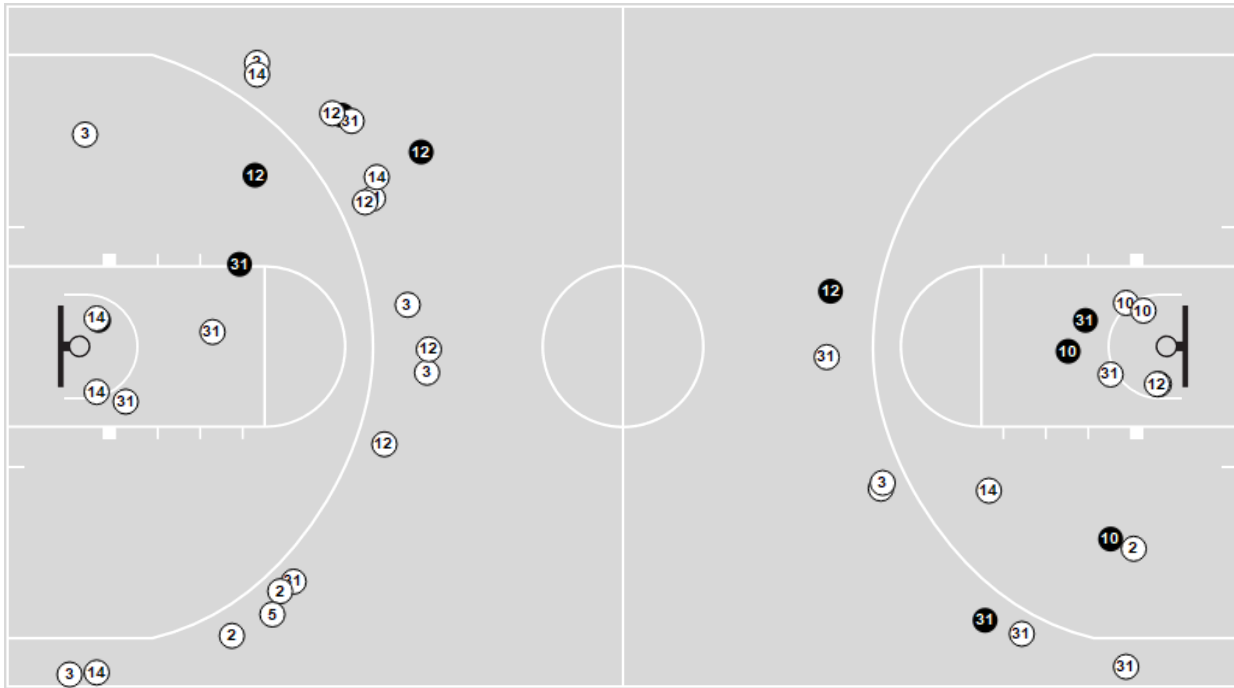

Officials: Ted Austin, Brian Rewerts, Chris White

Players => All ; FG Types => All ; Results => All ;
Belthalto (Civic Memorial)

All Field Goals