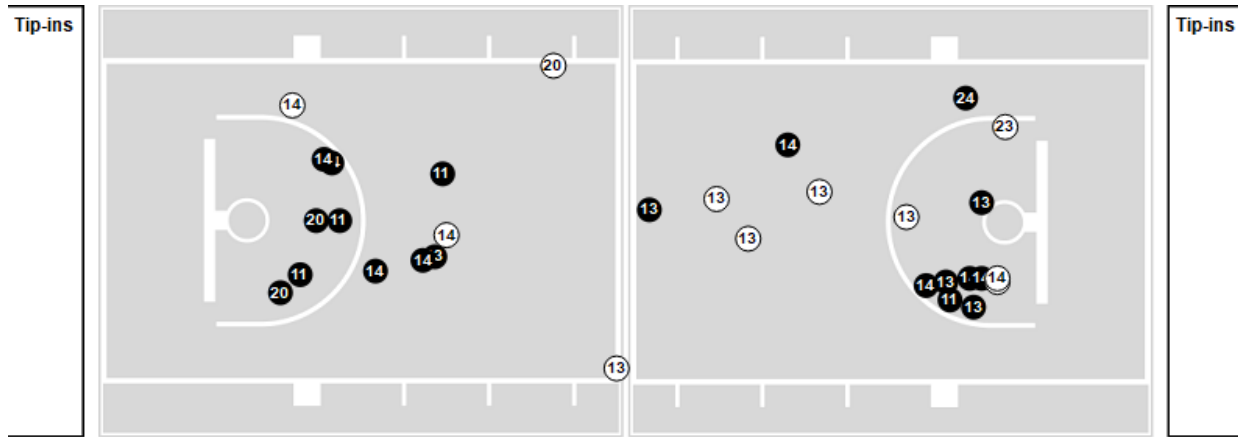

Shots in the Paint

● Made ○ Missed N - Player Number

Mundelein (Carmel)	M/A	%
Field Goals	22/40	55
2 Points	20/34	59
3 Points	2/6	33
Free Throws	5/6	83

Mundelein (Carmel)	M/A	%
Points in the Paint	40 (20/30)	67
Fast Break Points	10 (6/6)	100
Second Chance Points	11 (6/9)	67
Effective FG%	58