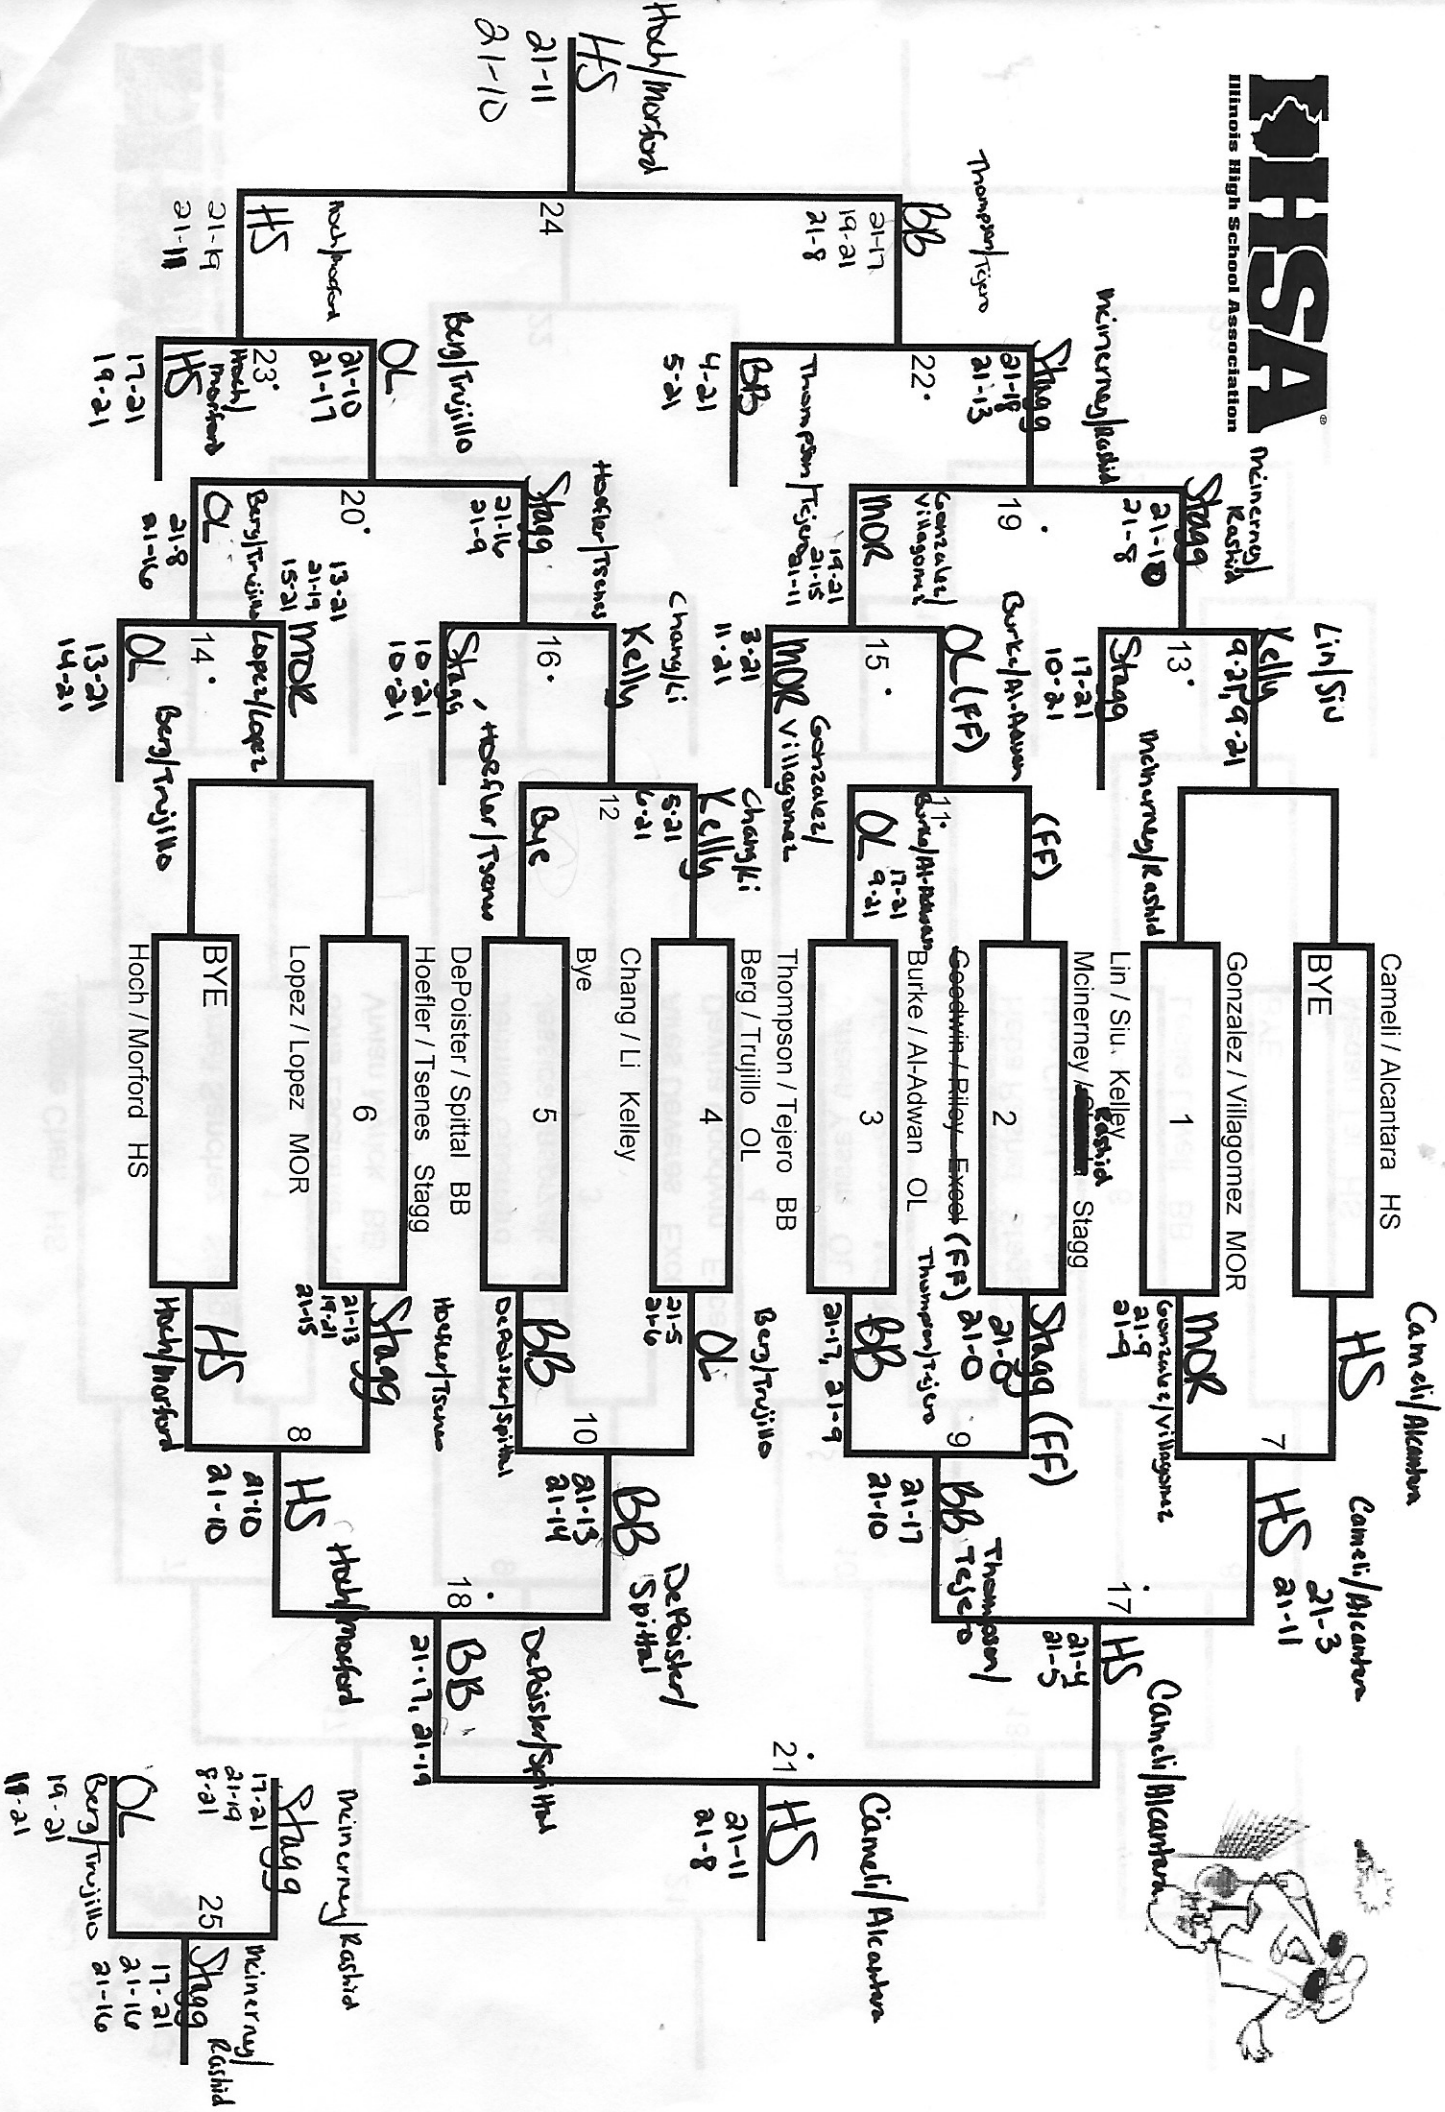

Illinois High School Association

Teams	Singles	Doubles	Total
Bradley Bourbonnais	3	1	10
Chicago Kelly	0	0	0
Excel South Shore	0	0	0
Hinsdale South	9	8.5	17.5
Morton	1.5	0.5	2
Oak Lawn	1	1.5	2.5
Stagg	4.5	2.5	7