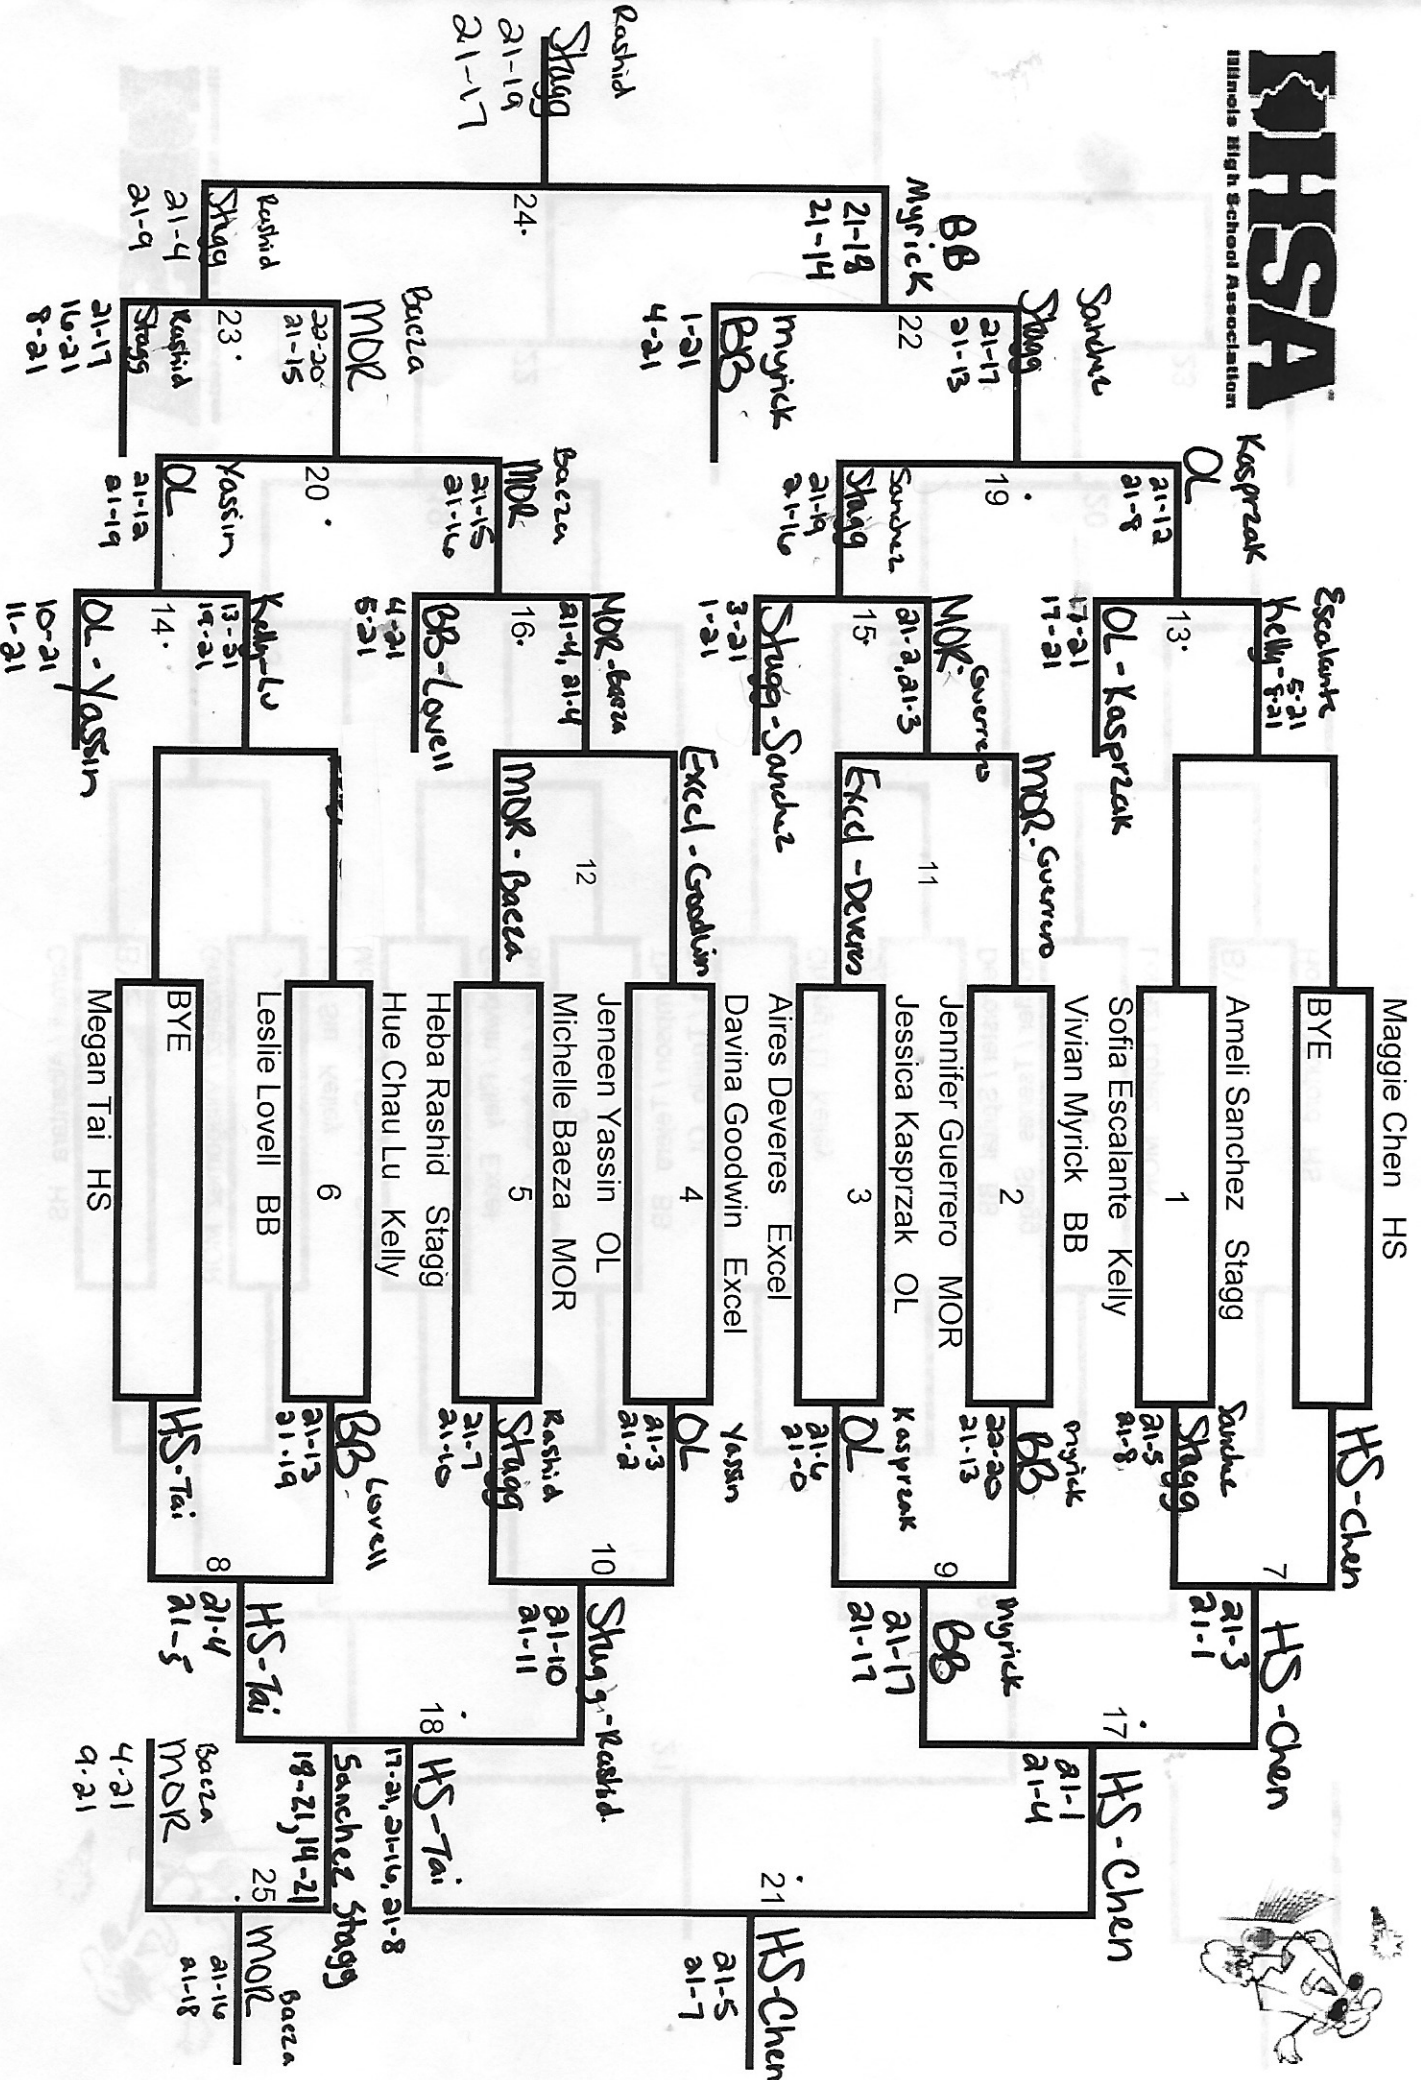

Illinois High School Association

Teams	Singles	Doubles	Total
Bradley Bourbonnais	3	1	10
Chicago Kelly	0	0	0
Excel South Shore	0	0	0
Hinsdale South	9	8.5	17.5
Morton	1.5	0.5	2
Oak Lawn	1	1.5	2.5
Stagg	4.5	2.5	7