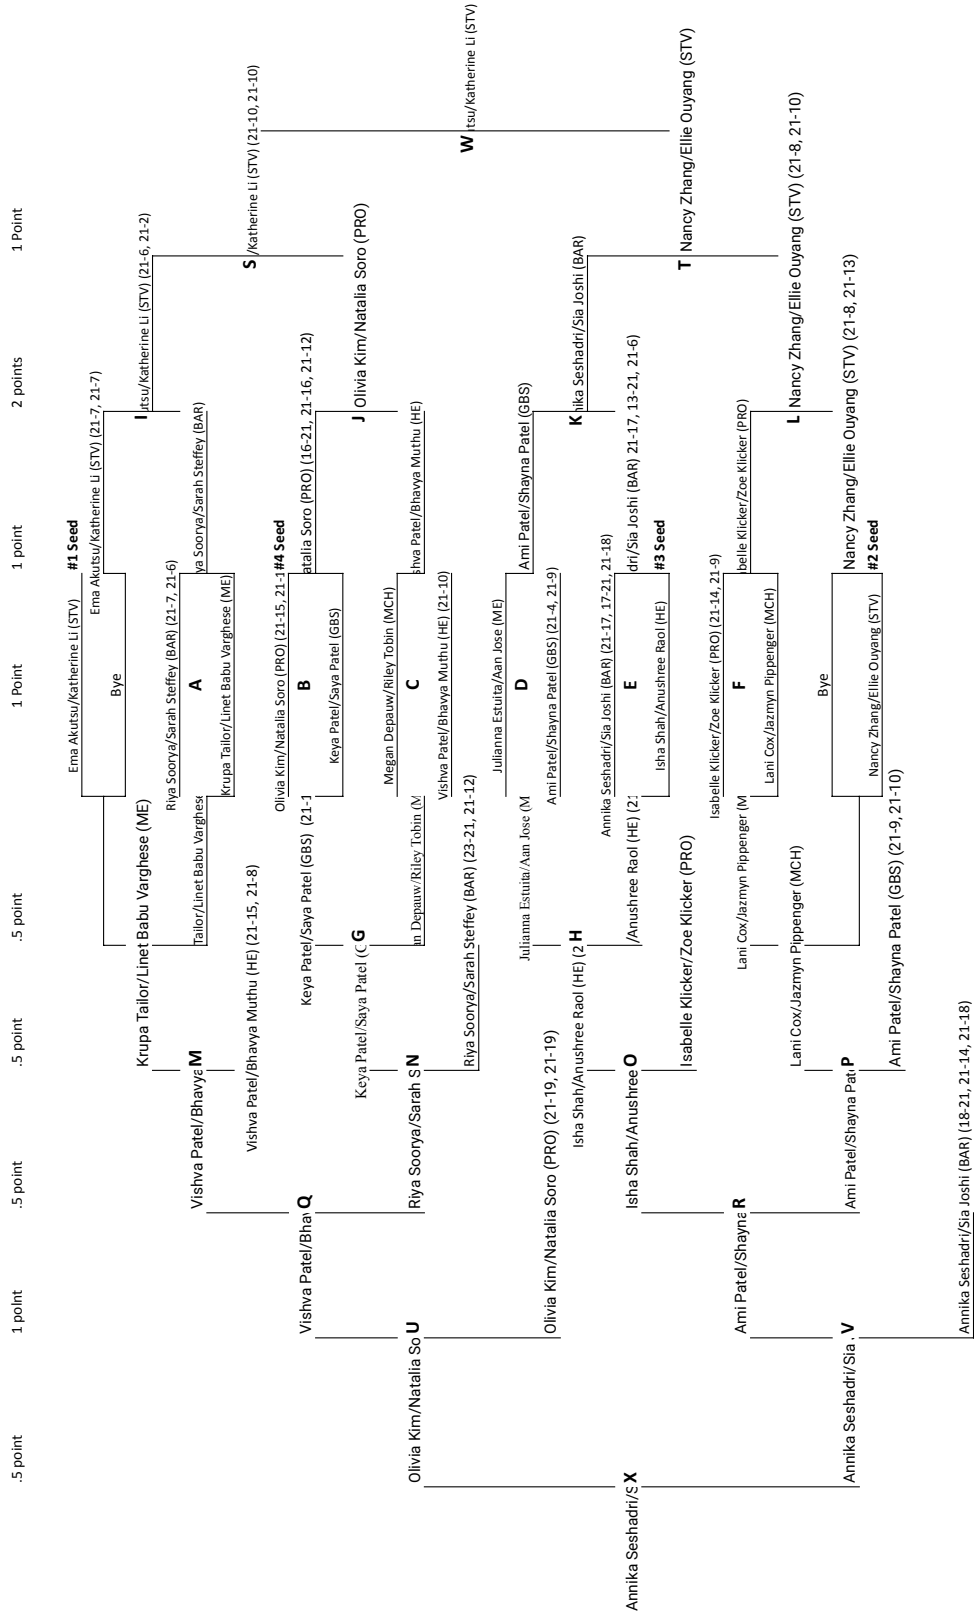

**7-Team Sectional**

**Doubles**

Vishva Patel/Bhavya Muthu (HE) (21-14, 21-15)  
Loser of Match U

Vishva Patel/Bhavya Muthu

Loser of Match U