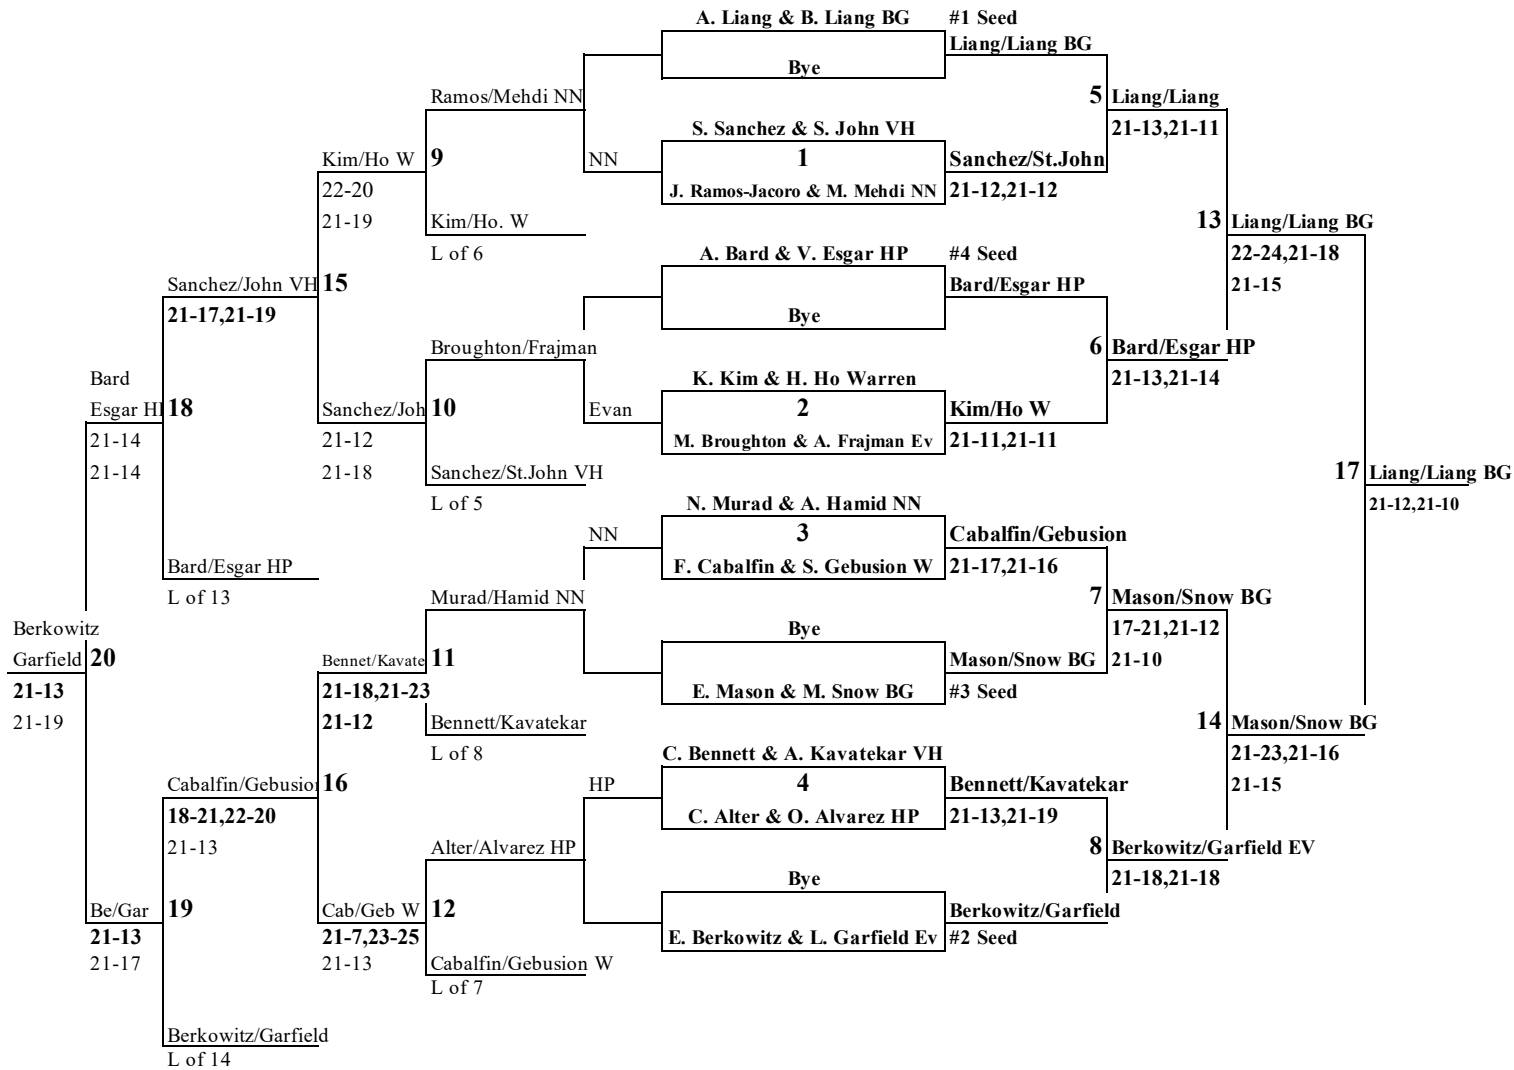

Buffalo Grove Sectional

May 2, 2022

6 Teams	Doubles	
---------	---------	--

.5 point 1 point .5 point .5 point .5 point 1 Point 1 point 2 points 1 Point

Buffalo Grove Sectional

5/2/2019

Doubles

.5 point 1 point .5 point .5 point .5 point 1 Point 1 point 2 points 1 Point