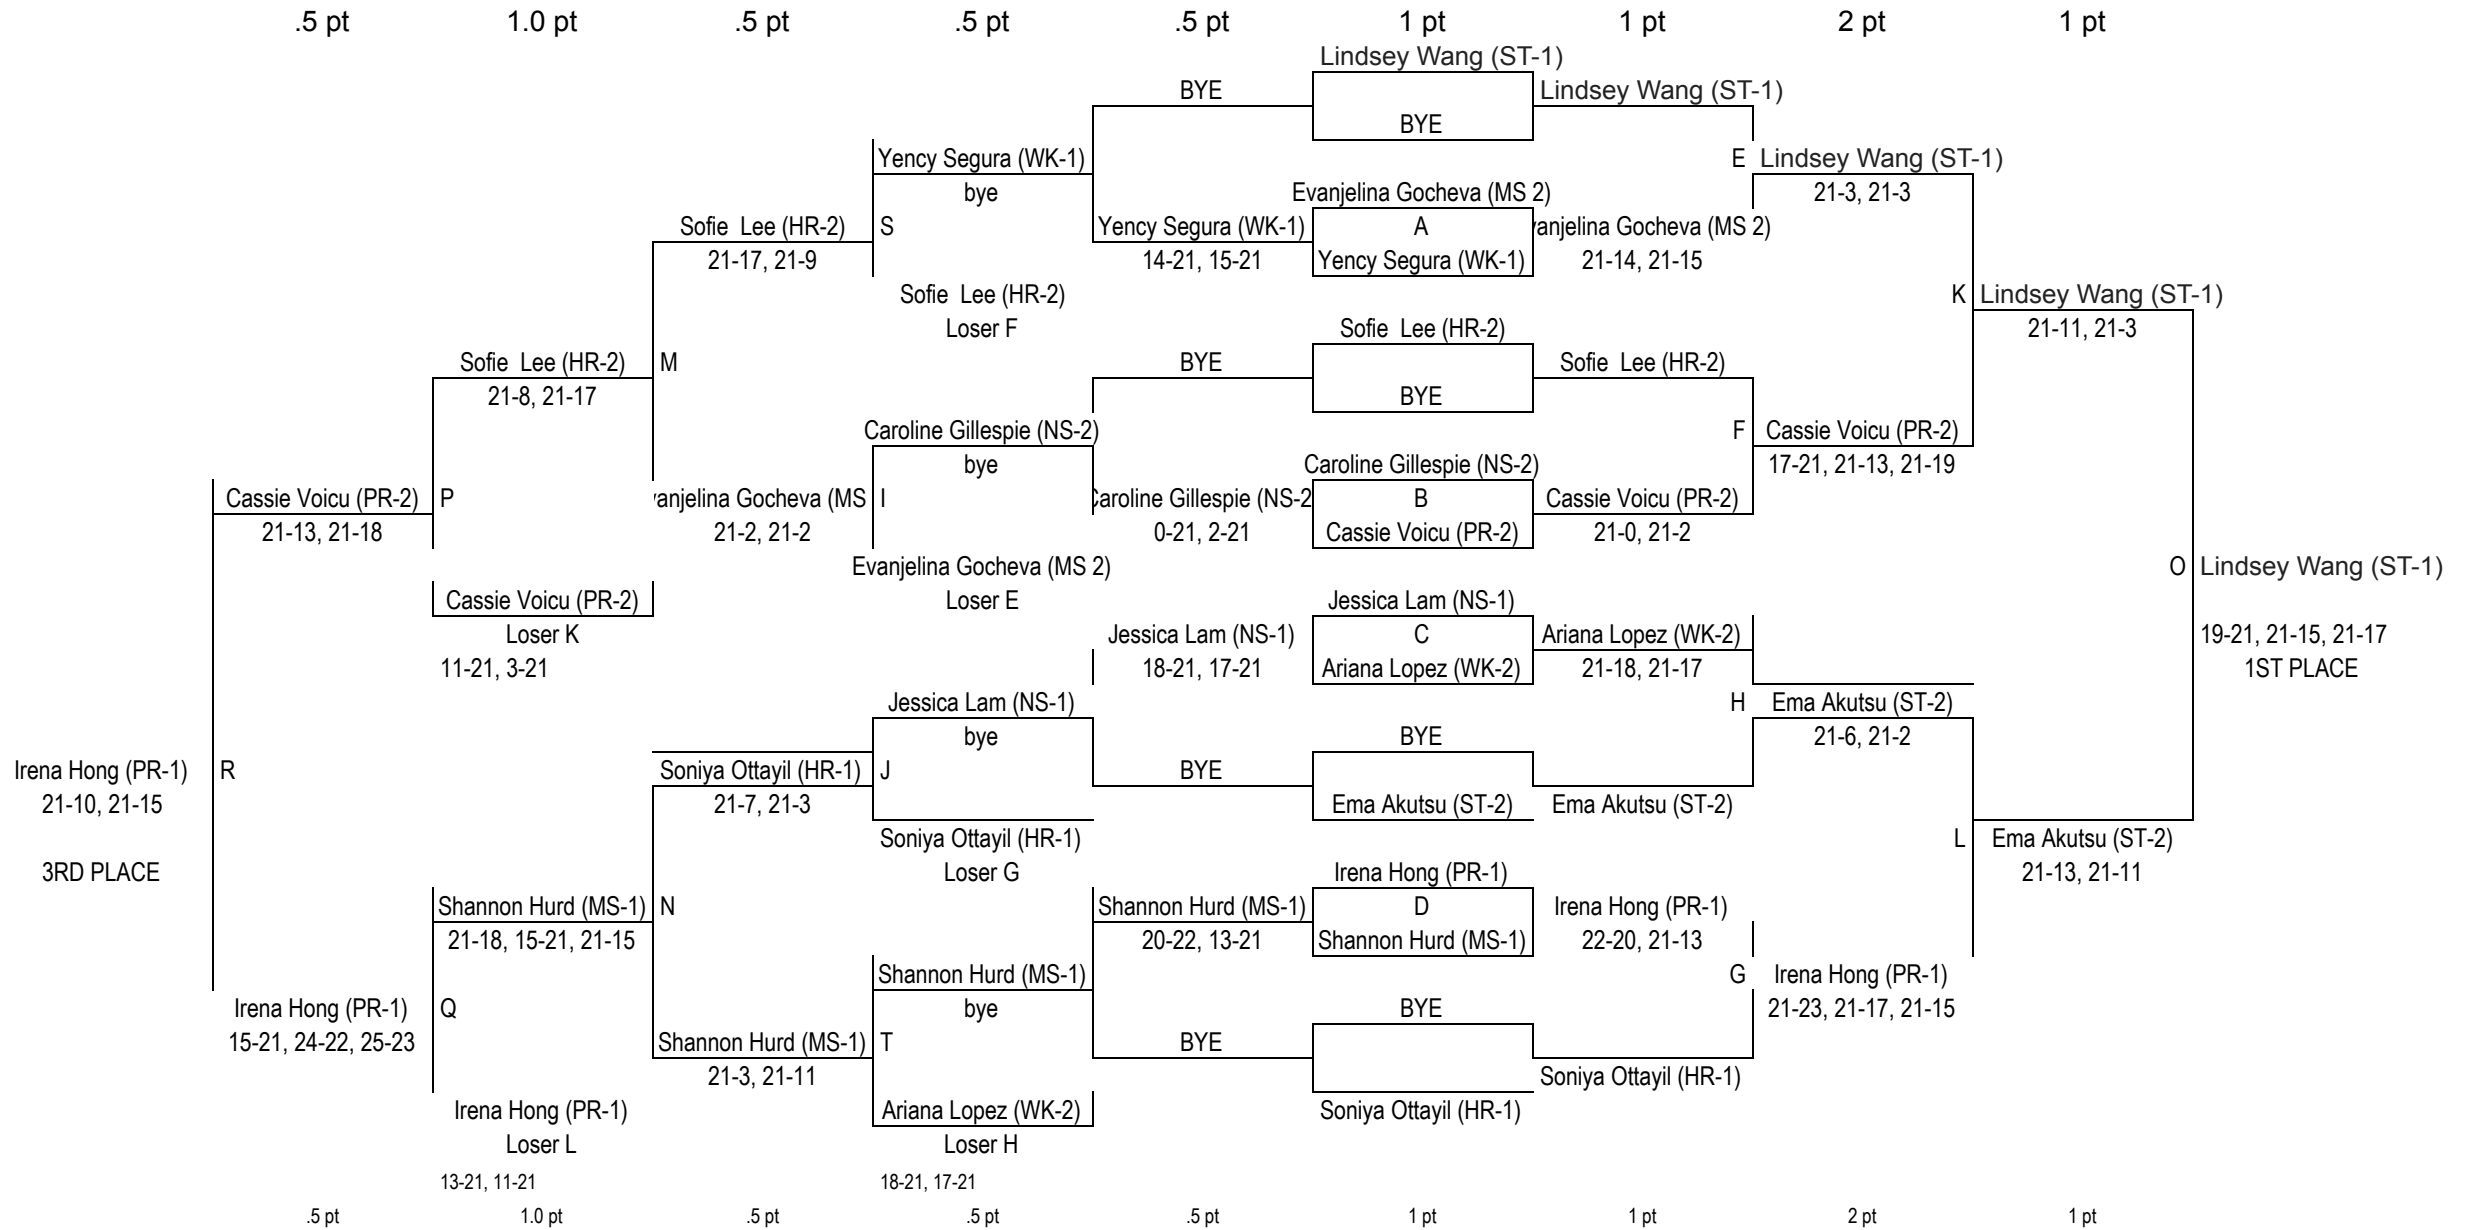

SINGLES

IHSA BADMINTON SECTIONALS 2021

Bye--Must win match to get bye points
Default/Forfeit--Points awarded

DOUBLES

IHSA BADMINTON SECTIONALS 2021

10-21,

Bye--Must win match to get bye points
Default/Forfeit--Points awarded

IHSA BADMINTON SECTIONALS 2015

Singles

Doubles

	Championship Bracket					Consolation Bracket					Championship Bracket					Consolation Bracket					Ind	Team
	Rd 1	Rd 2	Rd 3	Rd 4		Rd 2	Rd 3	Rd 4	Rd 5	Rd 6	Rd 1	Rd 2	Rd 3	Rd 4		Rd 2	Rd 3	Rd 4	Rd 5	Rd 6	Total	Total
	1	1	2	1		0.5	0.5	0.5	1	0.5	1	1	2	1		0.5	0.5	0.5	1	0.5		
Chicago Northside	0						0					0					0					
Chicago Northside	0						0				0						0					
Hersey (1)	0	0					0.5	0			1	0					0.5	0			2	3.5
Hersey (2)	0	0					0.5	0.5	0		0						0.5	0			1.5	
Maine South (1)	0						0.5	0.5	0		1	0					0.5	0.5	0		3	8
Maine South (2)	1	0					0.5	0			1	1	0						1	0.5	5	
Prospect (1)	1	1	0						1	0.5	1	1	0						1	0	6.5	11.5
Prospect (2)	1	1	0						1	0	1	0					0.5	0.5	0		5	
Stevenson (1)	1	1	2	1							1	1	2	1							10	18
Stevenson(2)	1	1	2	0							1	1	2	0							8	
Waukegan (1)	0						0				0						0	0			0	1
Waukegan (2)	1	0					0				0						0	0			1	