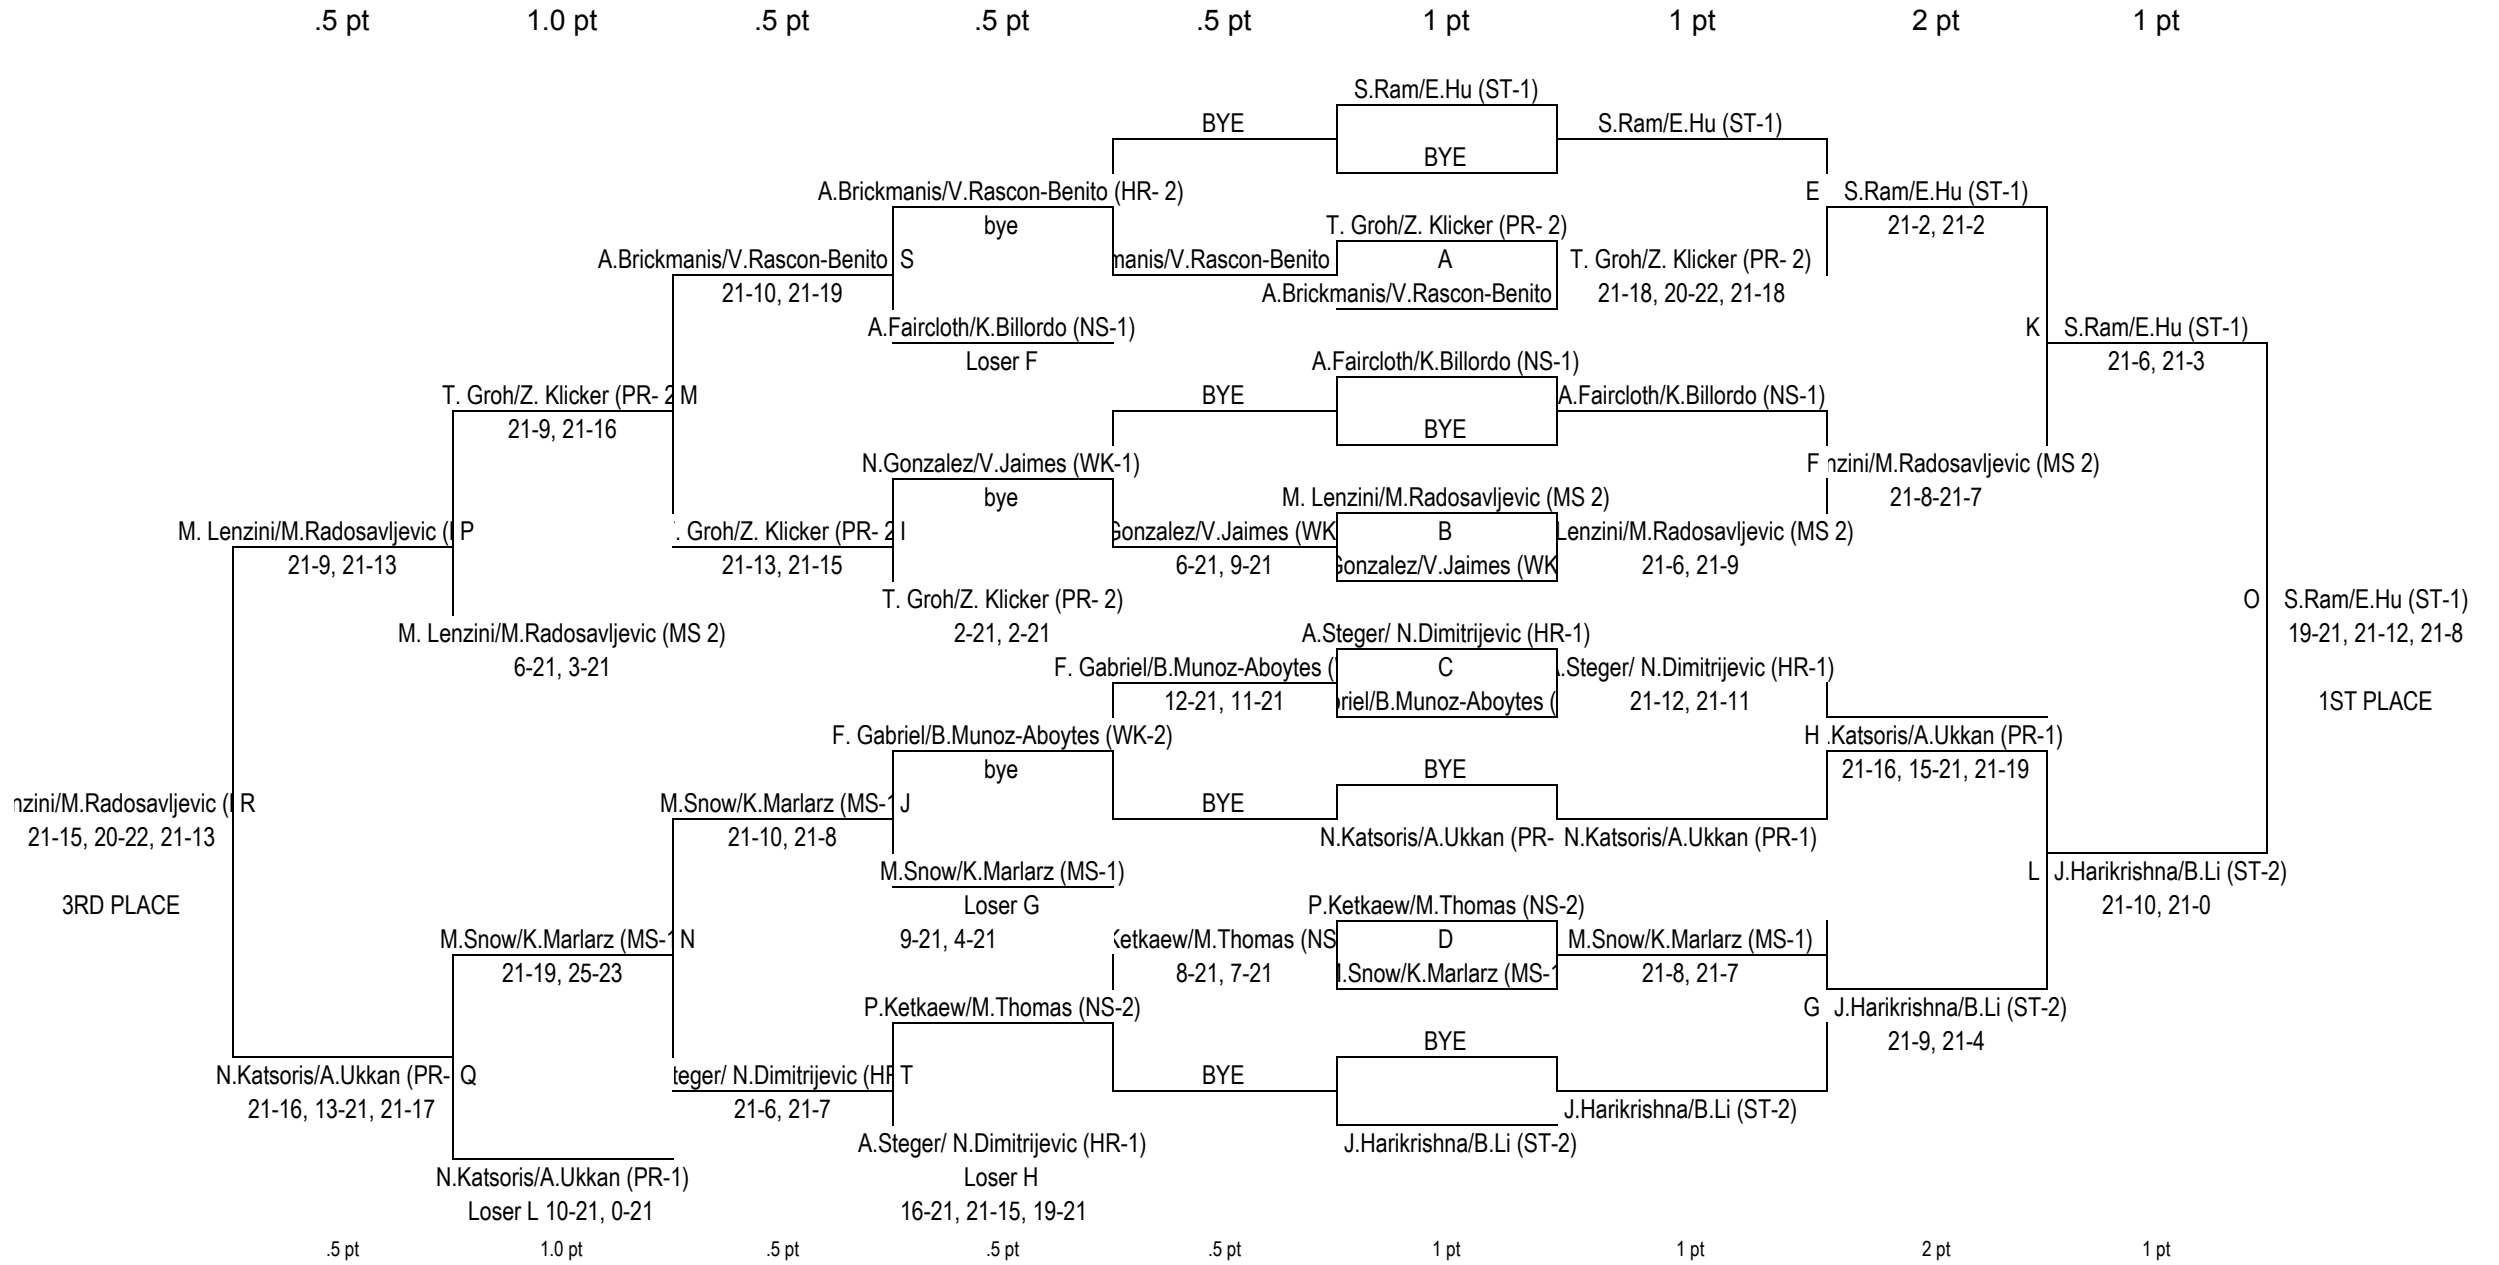

SINGLES

IHSA BADMINTON SECTIONALS 2021

Bye--Must win match to get bye points
Default/Forfeit--Points awarded

DOUBLES

IHSA BADMINTON SECTIONALS 2021

10-21,

Bye--Must win match to get bye points
Default/Forfeit--Points awarded

IHSA BADMINTON SECTIONALS 2015

Singles

Doubles

	Championship Bracket					Consolation Bracket					Championship Bracket					Consolation Bracket					Ind	Team
	Rd 1	Rd 2	Rd 3	Rd 4		Rd 2	Rd 3	Rd 4	Rd 5	Rd 6	Rd 1	Rd 2	Rd 3	Rd 4		Rd 2	Rd 3	Rd 4	Rd 5	Rd 6	Total	Total
	1	1	2	1		0.5	0.5	0.5	1	0.5	1	1	2	1		0.5	0.5	0.5	1	0.5		
Chicago Northside	0						0					0					0					
Chicago Northside	0						0				0						0					
Hersey (1)	0	0					0.5	0			1	0					0.5	0			2	3.5
Hersey (2)	0	0					0.5	0.5	0		0						0.5	0			1.5	
Maine South (1)	0						0.5	0.5	0		1	0					0.5	0.5	0		3	8
Maine South (2)	1	0					0.5	0			1	1	0						1	0.5	5	
Prospect (1)	1	1	0						1	0.5	1	1	0						1	0	6.5	11.5
Prospect (2)	1	1	0						1	0	1	0					0.5	0.5	0		5	
Stevenson (1)	1	1	2	1							1	1	2	1							10	18
Stevenson(2)	1	1	2	0							1	1	2	0							8	
Waukegan (1)	0						0				0						0	0			0	1
Waukegan (2)	1	0					0				0						0	0			1	