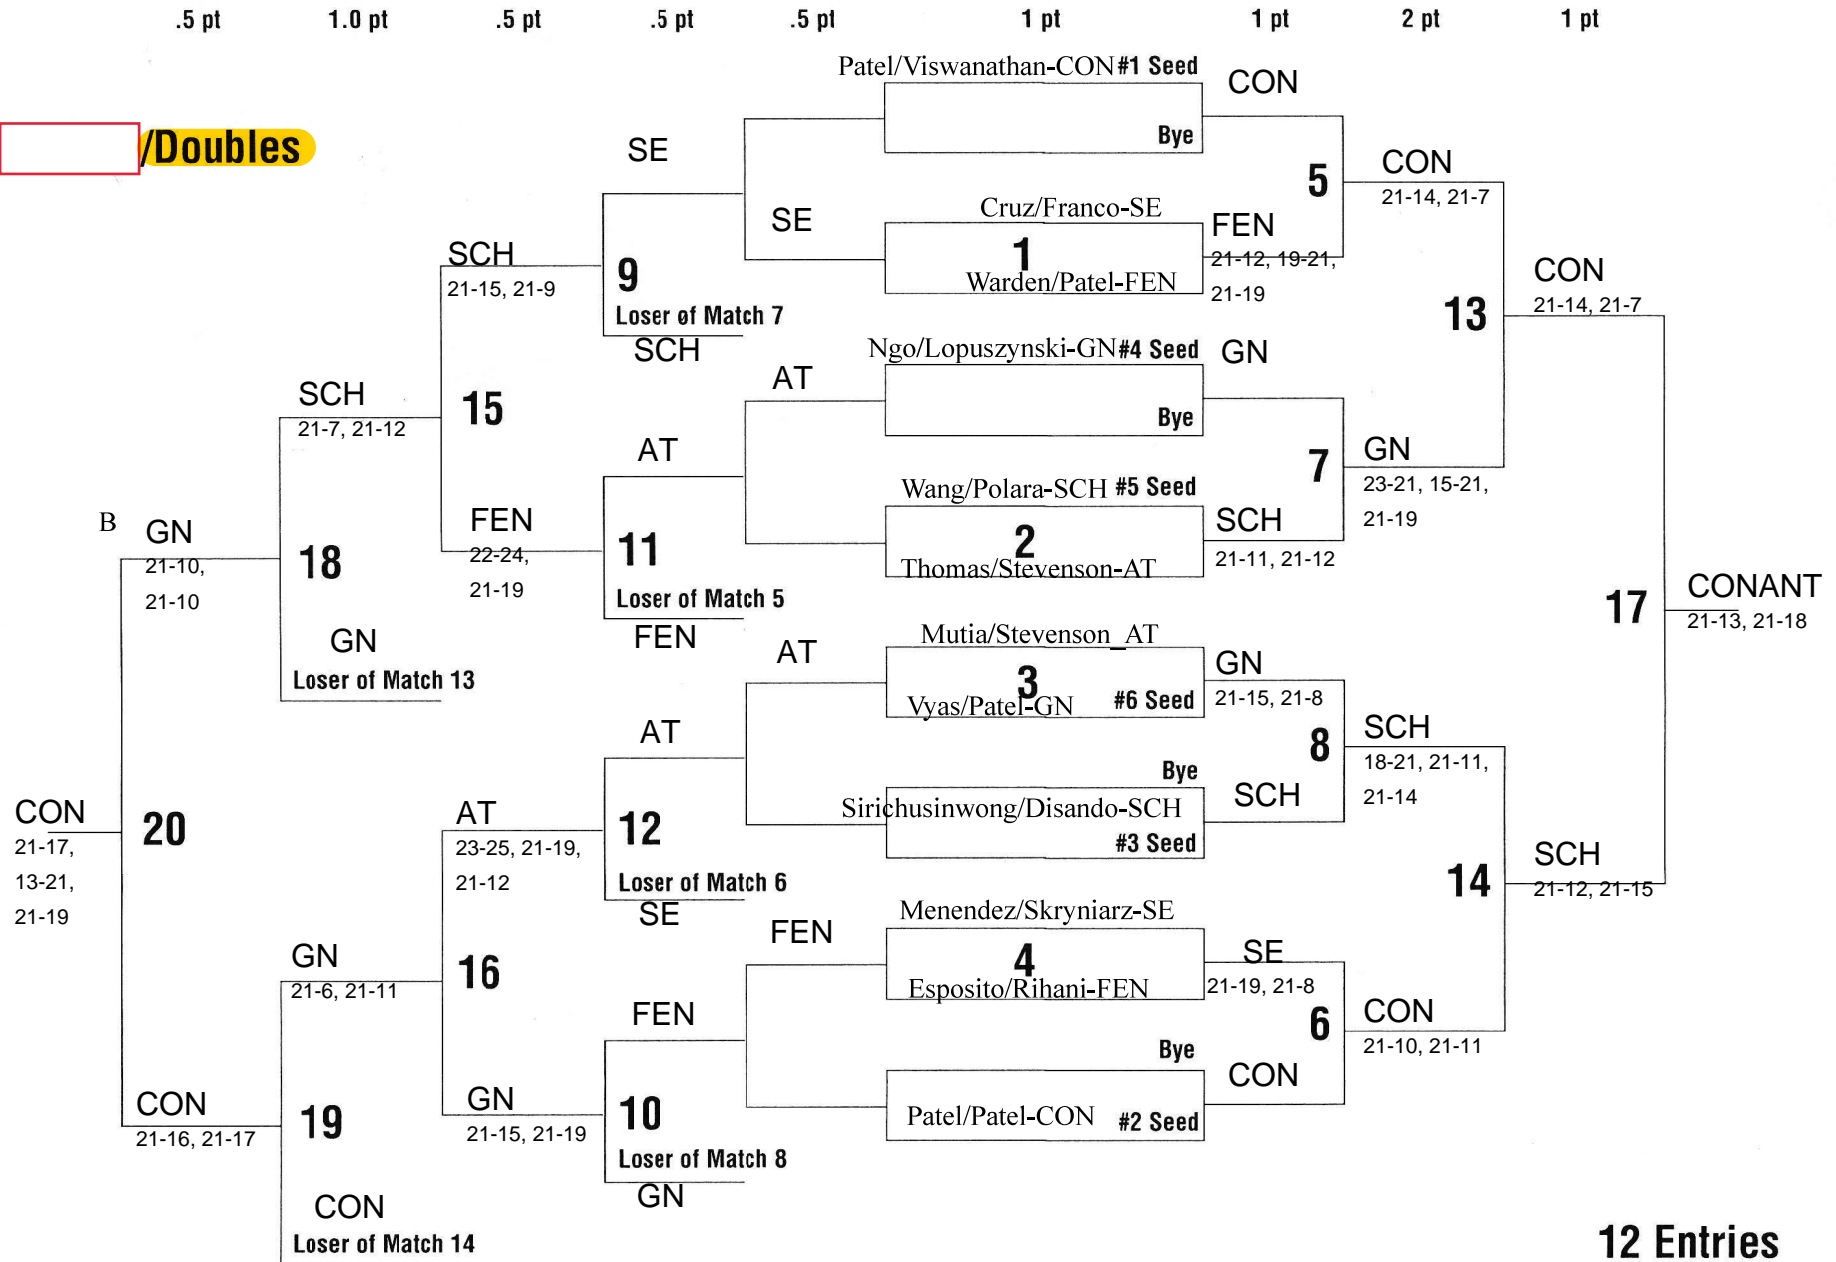

/Doubles

Bye - Must win match to get bye points
 Default/Forfeit - points awarded

Singles/

-36-

Bye - Must win match to get bye points
Default/Forfeit - points awarded

12 Entries
Match Order