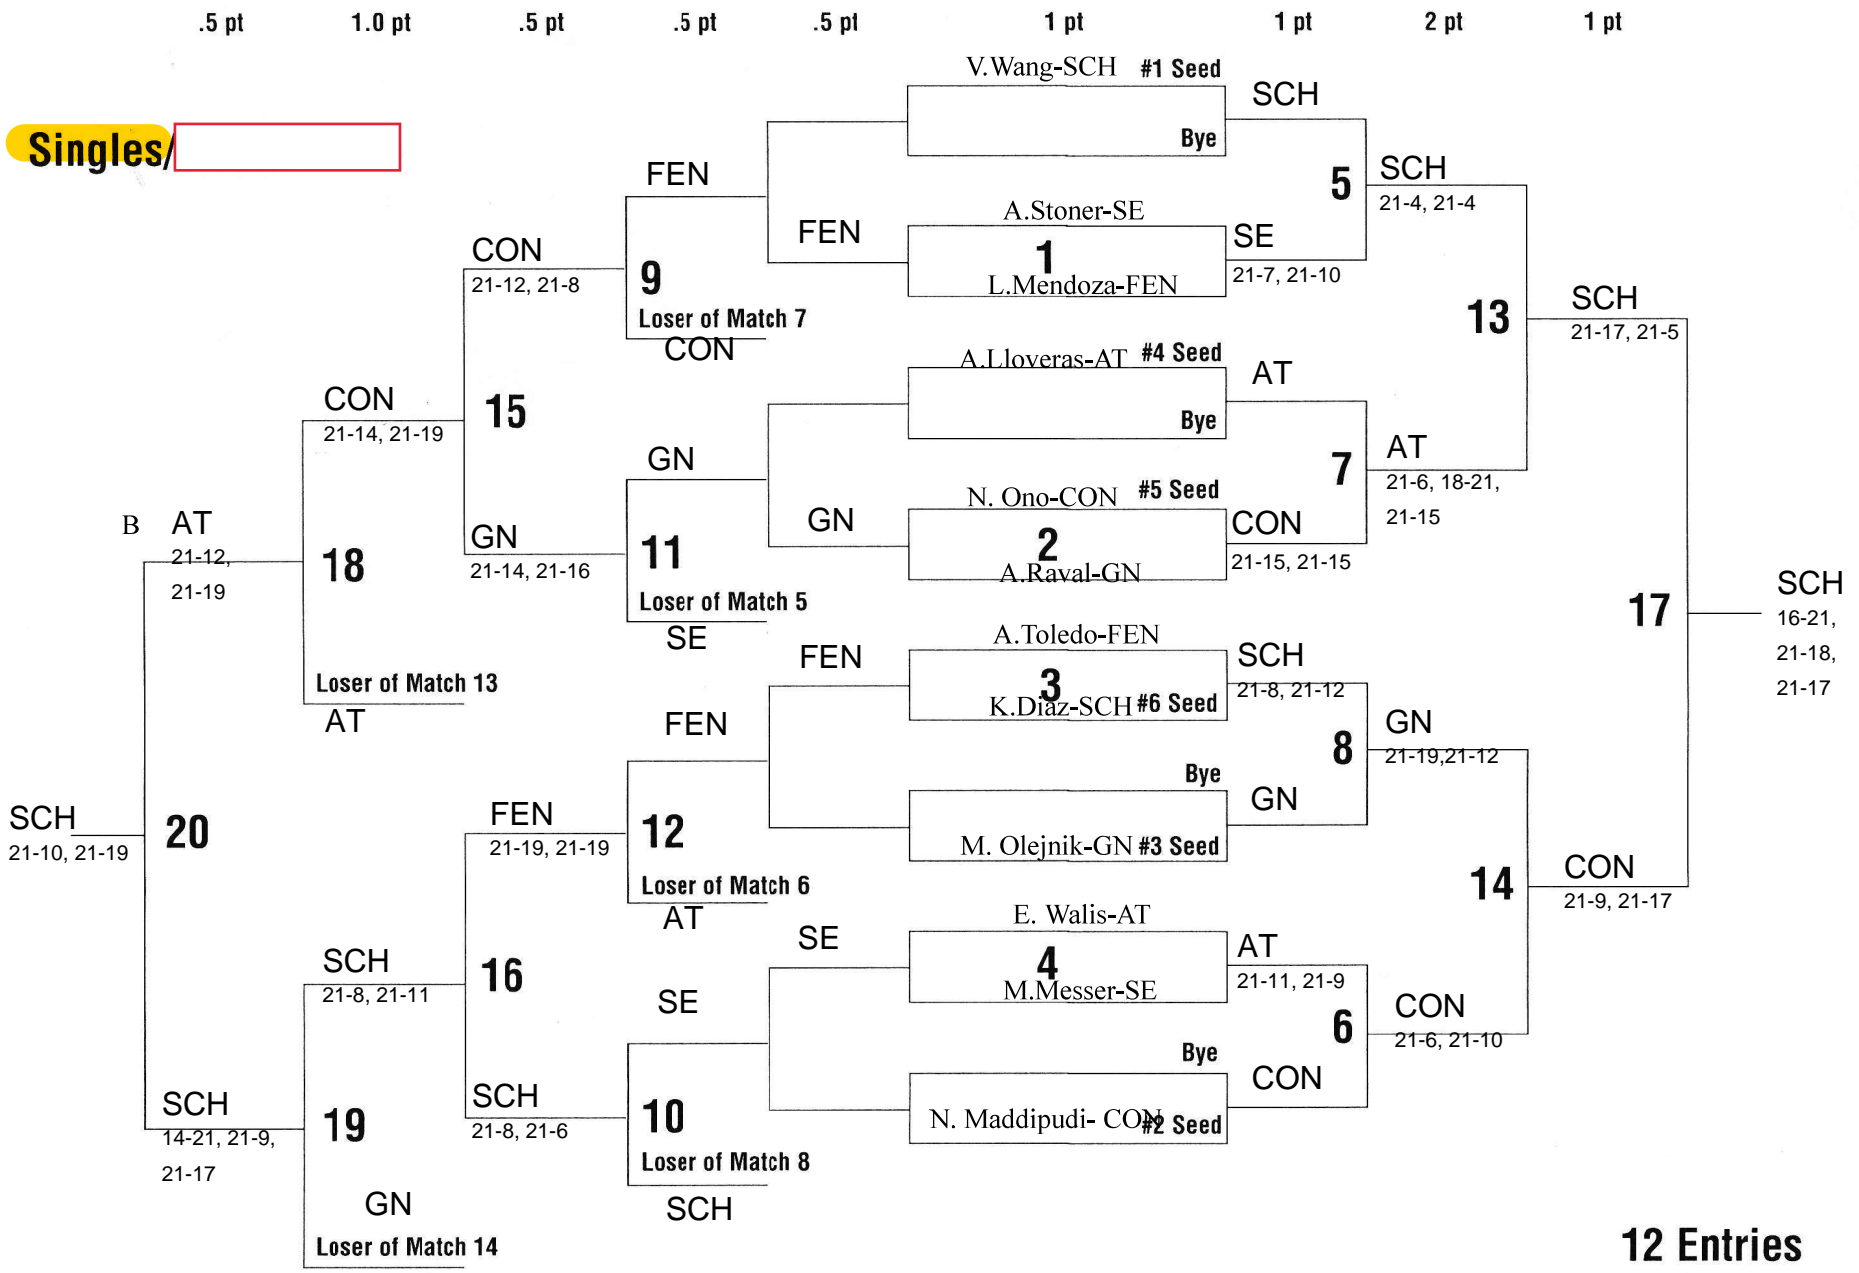

/Doubles

Bye - Must win match to get bye points
 Default/Forfeit - points awarded

Singles/

-36-

Bye - Must win match to get bye points
Default/Forfeit - points awarded

12 Entries
Match Order