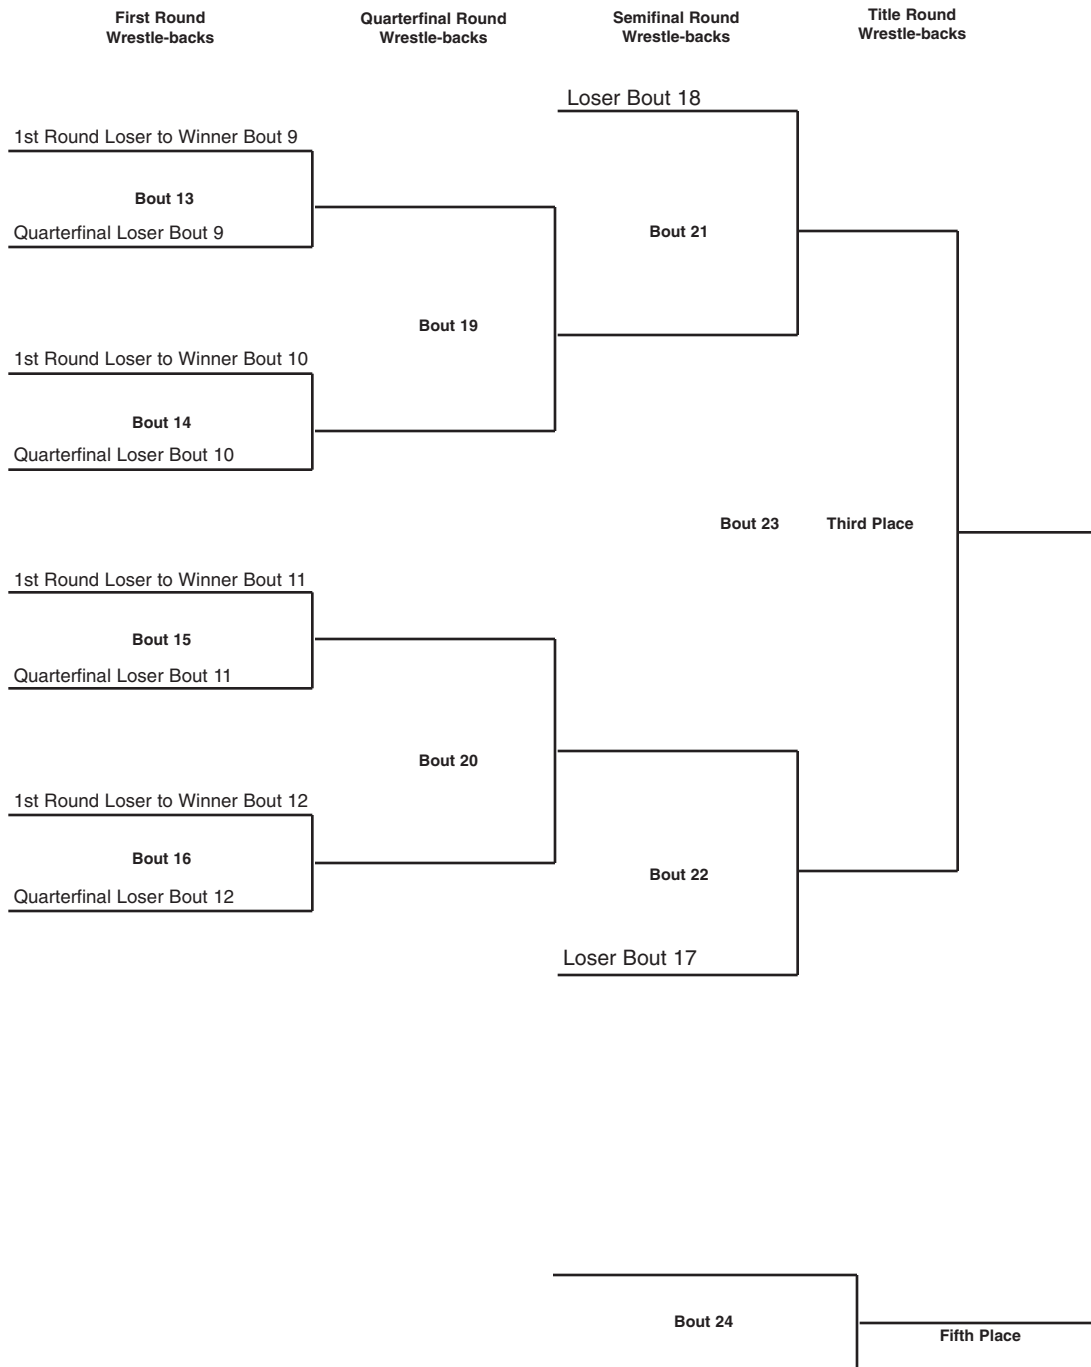

16-Man Championship Bracket

Class 3A

The sectional champions will be seeded and are labeled "Seed #1", "Seed #2", "Seed #3", "Seed #4". The remaining wrestlers will be placed on the bracket according to their place at the sectional tournaments. For example, "Second Seed #1" is the wrestler who finished second at the sectional tournament won by Seed #1, "Third Seed #1" is the wrestler who finished third at the sectional tournament won by Seed #1, and so on.

Second Place

16-Man Consolation Bracket

Class 3A

Note: Bout 23 could have walkover

12-Man Championship Bracket

Class 1A & 2A

The sectional champions will be seeded and are labeled "Seed #1", "Seed #2", "Seed #3", "Seed #4". The remaining wrestlers will be placed on the bracket according to their place at the sectional tournaments. For example, "Second Seed #1" is the wrestler who finished second at the sectional tournament won by Seed #1, "Third Seed #1" is the wrestler who finished third at the sectional tournament won by Seed #1, and so on.