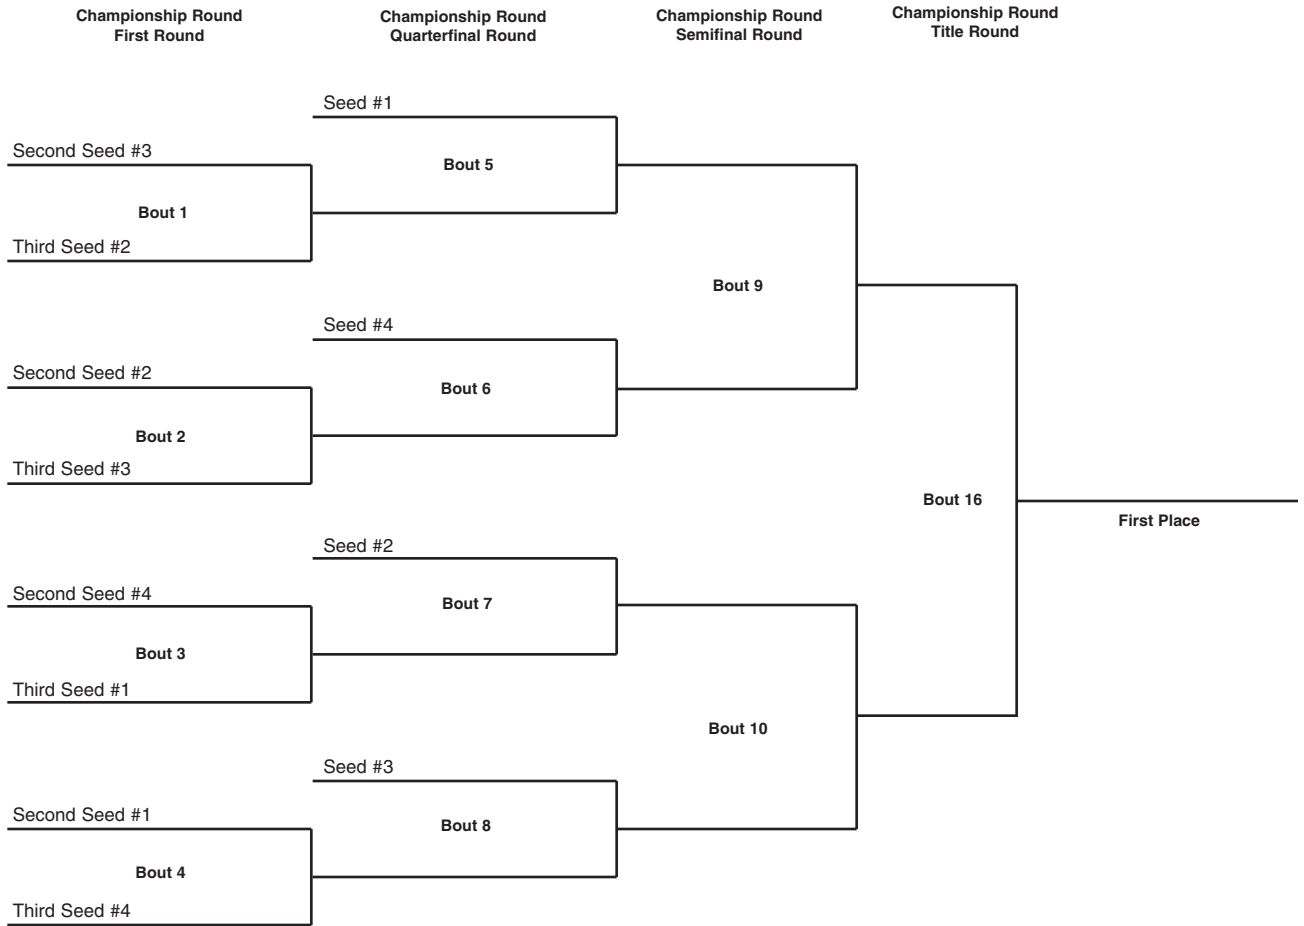

16-Man Championship Bracket

Class 3A

The sectional champions will be seeded and are labeled "Seed #1", "Seed #2", "Seed #3", "Seed #4". The remaining wrestlers will be placed on the bracket according to their place at the sectional tournaments. For example, "Second Seed #1" is the wrestler who finished second at the sectional tournament won by Seed #1, "Third Seed #1" is the wrestler who finished third at the sectional tournament won by Seed #1, and so on.

Second Place

16-Man Consolation Bracket

Class 3A

Note: Bout 23 could have walkover

12-Man Championship Bracket

Class 1A & 2A

The sectional champions will be seeded and are labeled "Seed #1", "Seed #2", "Seed #3", "Seed #4". The remaining wrestlers will be placed on the bracket according to their place at the sectional tournaments. For example, "Second Seed #1" is the wrestler who finished second at the sectional tournament won by Seed #1, "Third Seed #1" is the wrestler who finished third at the sectional tournament won by Seed #1, and so on.