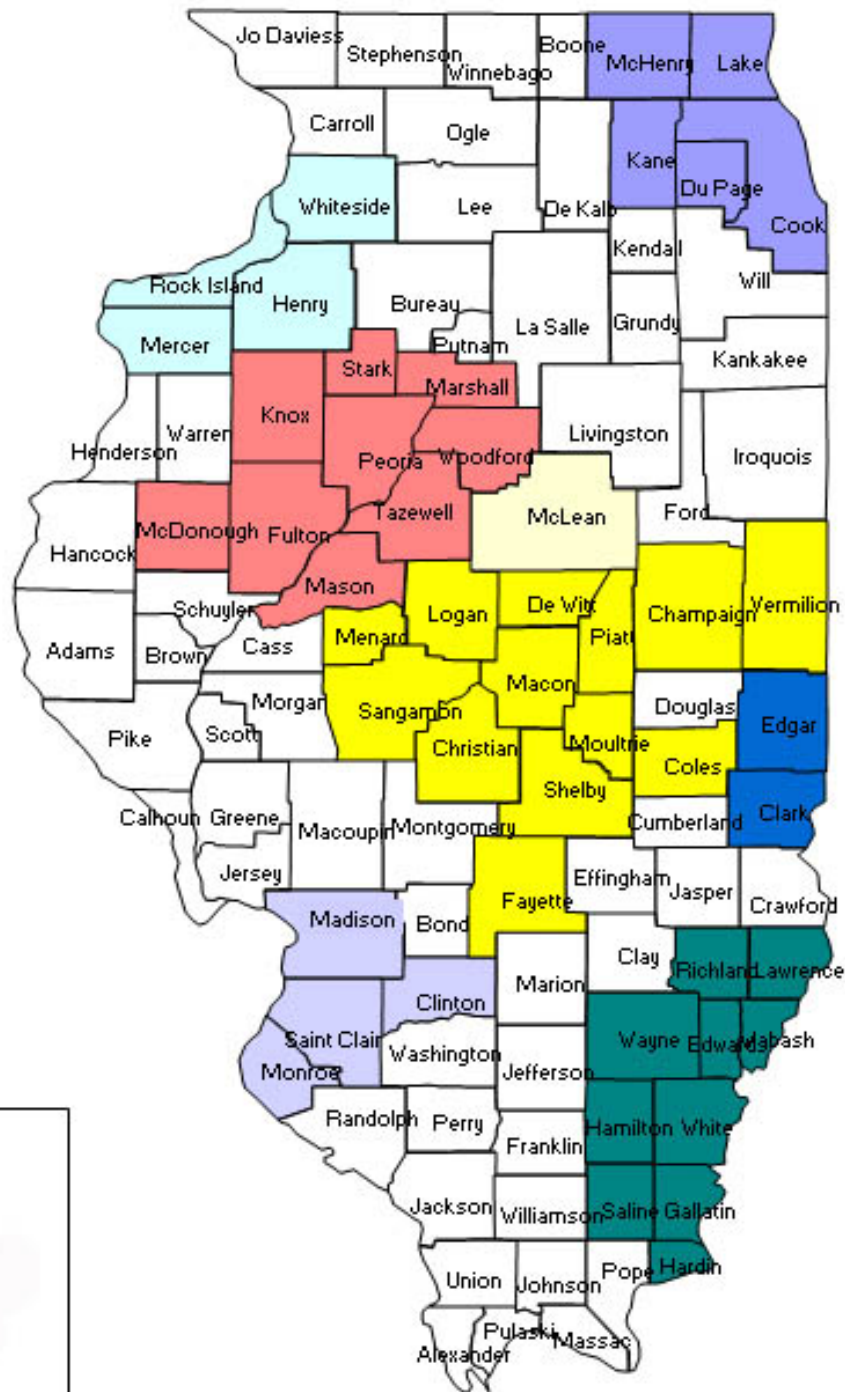

# Illinois

- Chicagoland Area Affiliate
- Greater Evansville Affiliate
- McLean County Affiliate
- Quad Cities Affiliate
- Komen Decatur Race for the Cure<sup>®</sup>
- SGK Memorial Affiliate of Peoria
- Waubash Valley Affiliate
- St. Louis Affiliate