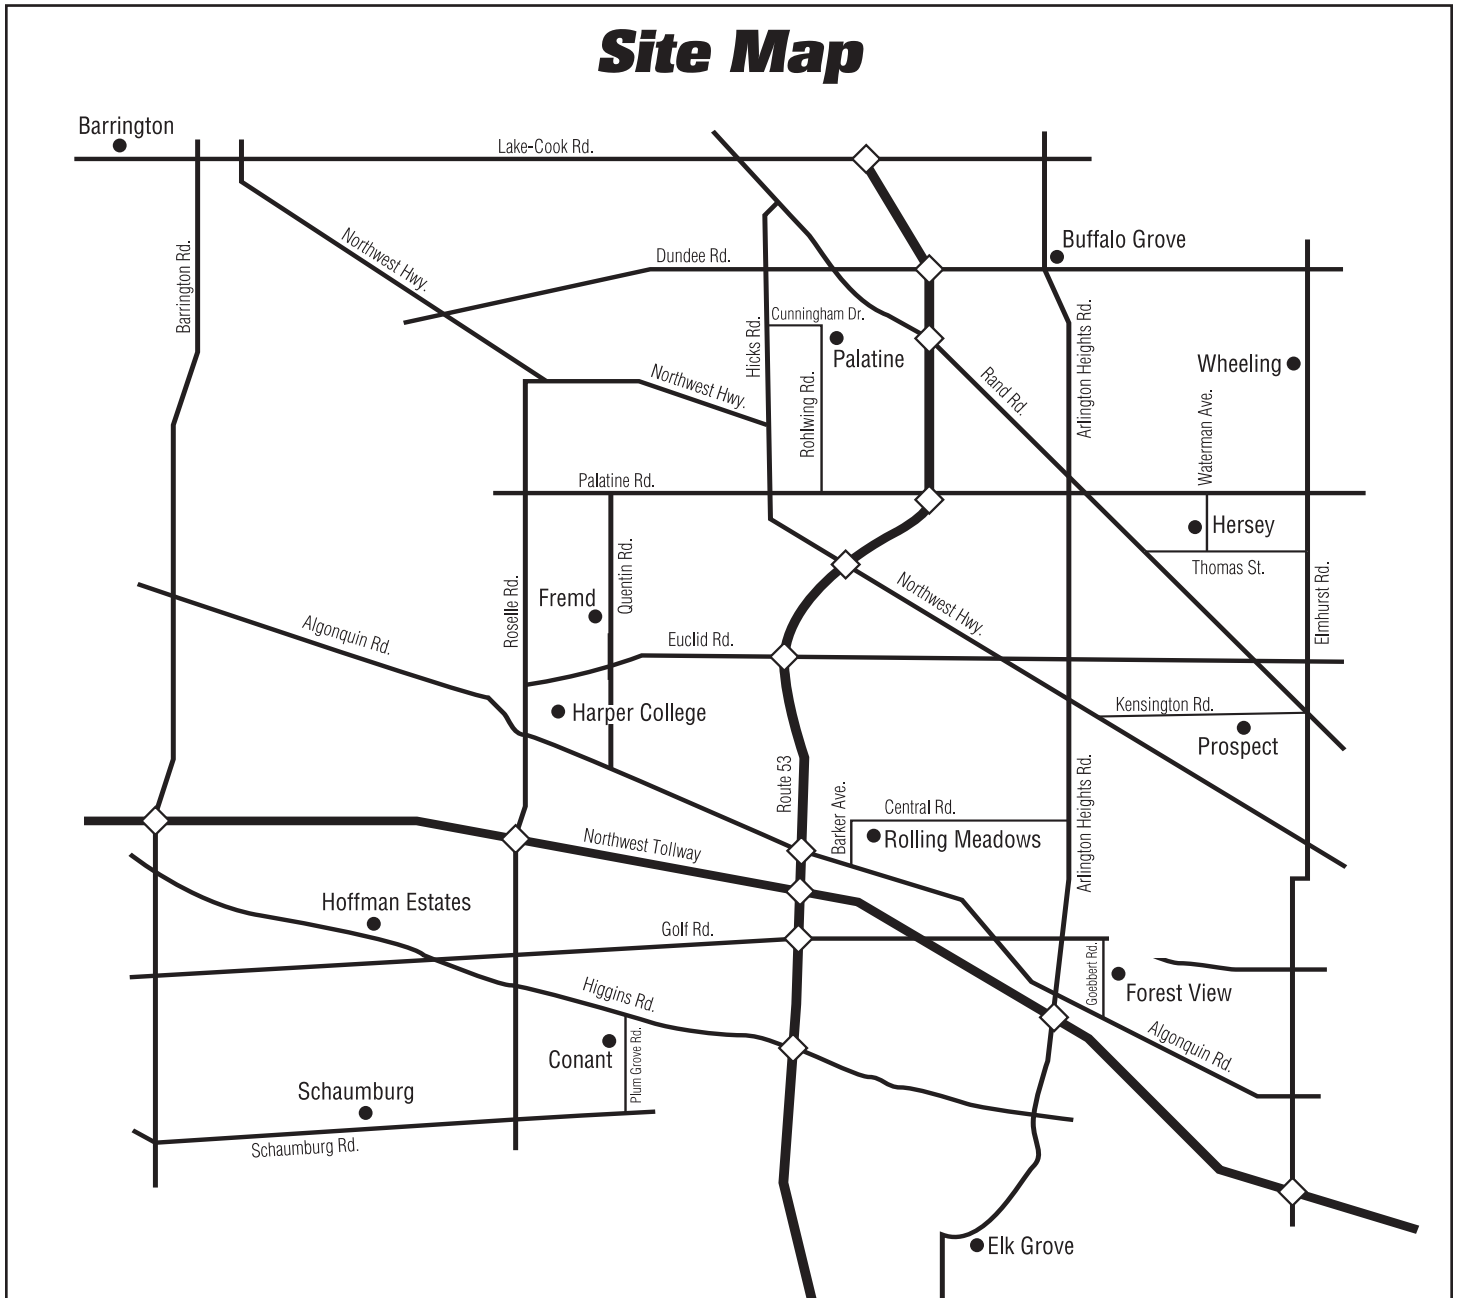

Thursday, May 28

All matches will begin on Thursday, May 28 at 10:00 a.m. Matches will be played at the following sites:

- BAR=Barrington
- BG = Buffalo Grove
- CON=Conant
- EG = Elk Grove
- FR = Fremd
- HER = Hersey
- HOF = Hoffman
- PAL = Palatine
- PRO = Prospect
- RM = Rolling Meadows
- SCH = Schaumburg
- WH= Wheeling

Friday, May 29

Championship Rounds will be played at 9:00 a.m. at the assigned site.
Consolation Feed-In Matches will begin at 8:00 a.m. at the assigned site.

Saturday, May 30

Championship Rounds will be played at 9:00 a.m. at the assigned site.
Consolation Feed-In Matches will begin at 8:00 a.m. at the assigned site.

At the state tournament the consolation feed-in rounds will be played only if weather permits.