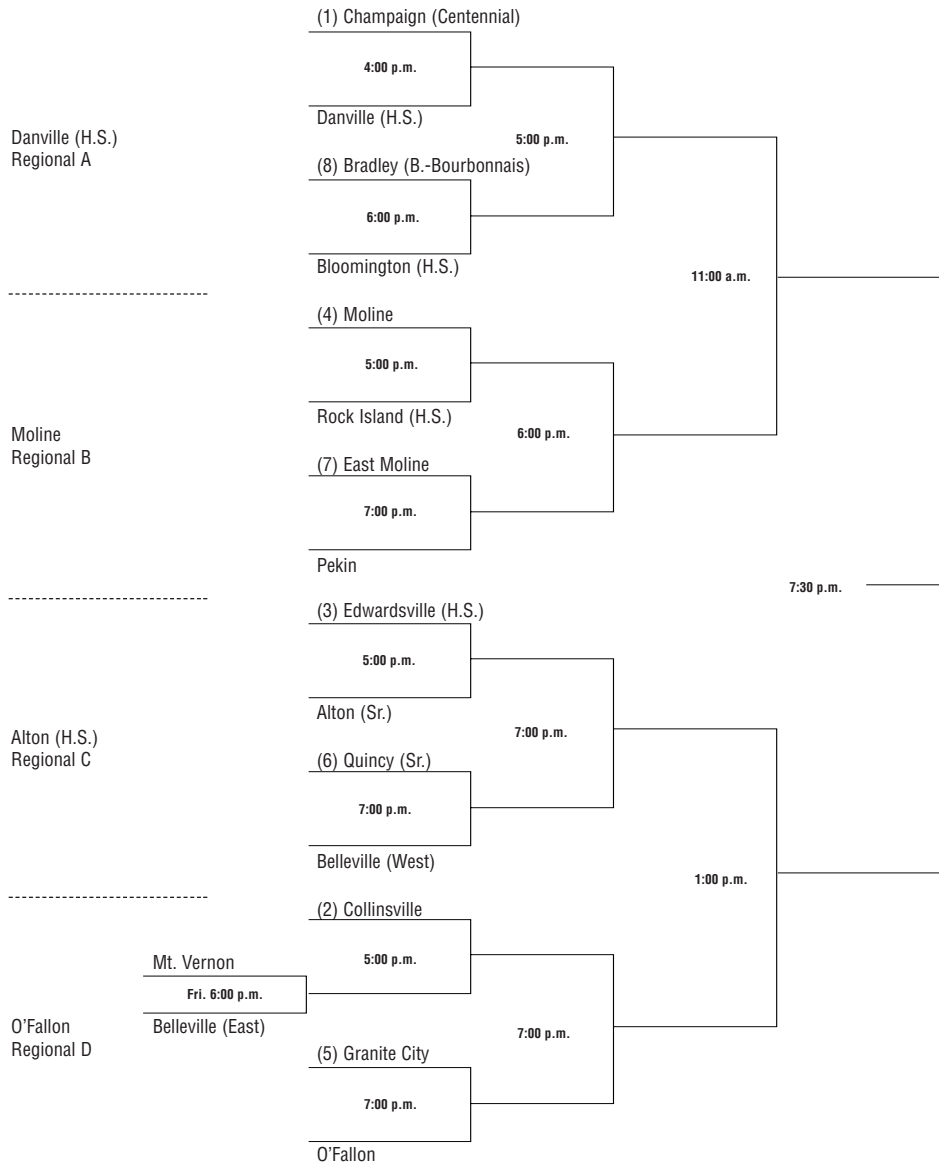

Winnetka (New Trier) Sectional

Reg. Prelim
Fri. or Sat.
May 17 or 18

Reg. Semi.
Tues.
May 21

Reg. Finals
Thurs.
May 23

Sect. Semi.
Sat.
May 25

Sect. Finals
Tues.
May 28

Reg. Prelim
Fri. or Sat.
May 17 or 18

Reg. Semi.
Tues.
May 21

Reg. Finals
Thurs.
May 23

Sect. Semi.
Sat.
May 25

Sect. Finals
Tues.
May 28

2001-02 Girls Soccer Class AA Pairings

Chicago Public League Playoffs

Naperville (Central) Sectional

2001-02 Girls Soccer Class AA Pairings