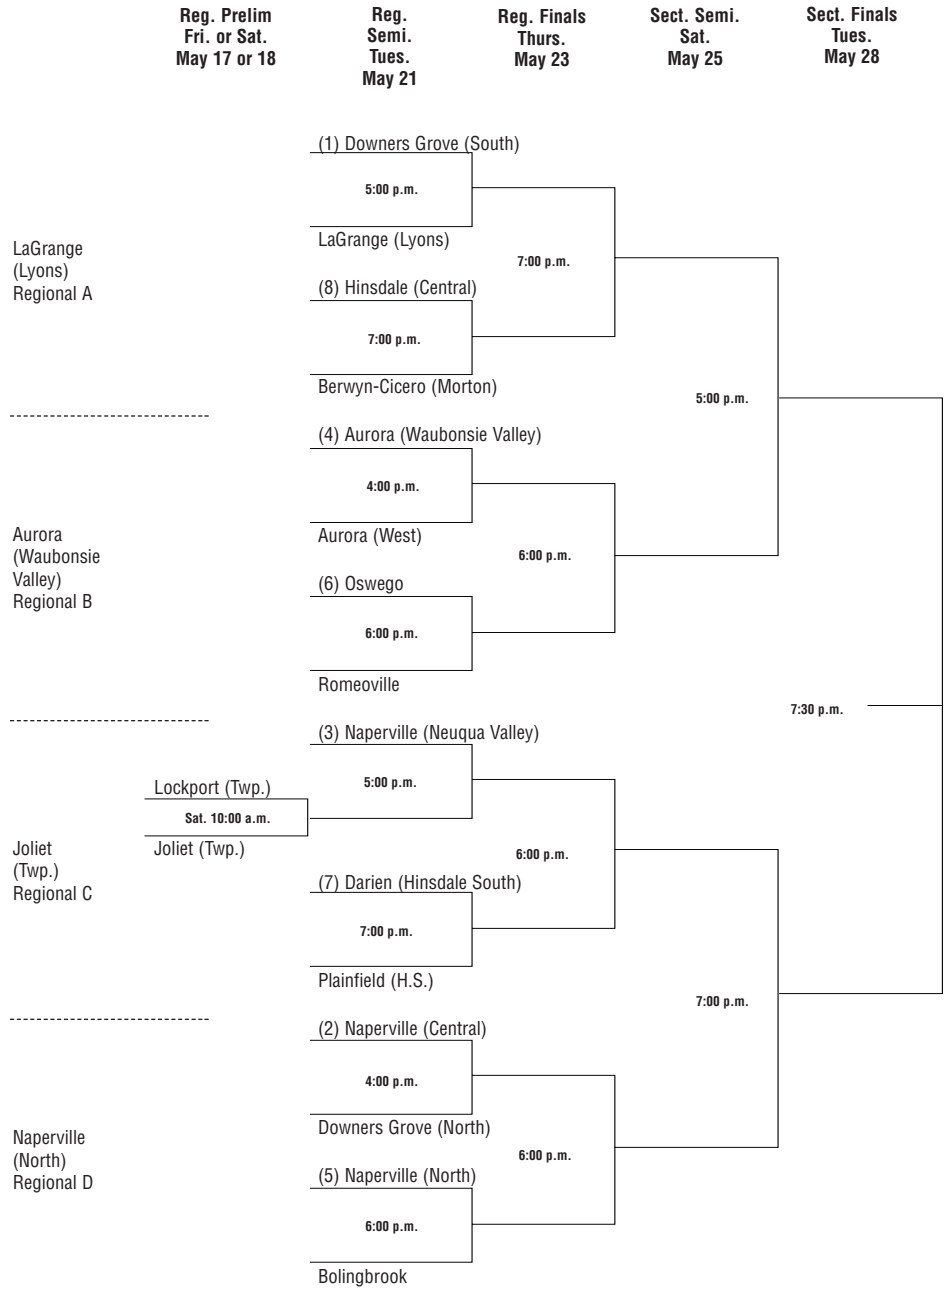

Winnetka (New Trier) Sectional

Reg. Prelim
Fri. or Sat.
May 17 or 18

Reg. Semi.
Tues.
May 21

Reg. Finals
Thurs.
May 23

Sect. Semi.
Sat.
May 25

Sect. Finals
Tues.
May 28

Reg. Prelim
Fri. or Sat.
May 17 or 18

Reg. Semi.
Tues.
May 21

Reg. Finals
Thurs.
May 23

Sect. Semi.
Sat.
May 25

Sect. Finals
Tues.
May 28

2001-02 Girls Soccer Class AA Pairings

Chicago Public League Playoffs

Naperville (Central) Sectional

2001-02 Girls Soccer Class AA Pairings

Barrington Sectional

St. Charles (East) Sectional

Reg. Prelim
Fri. or Sat.
May 17 or 18

Reg. Semi.
Tues.
May 21

Reg. Finals
Thurs.
May 23

Sect. Semi.
Sat.
May 25

Sect. Finals
Tues.
May 28

Reg. Prelim
Fri. or Sat.
May 17 or 18