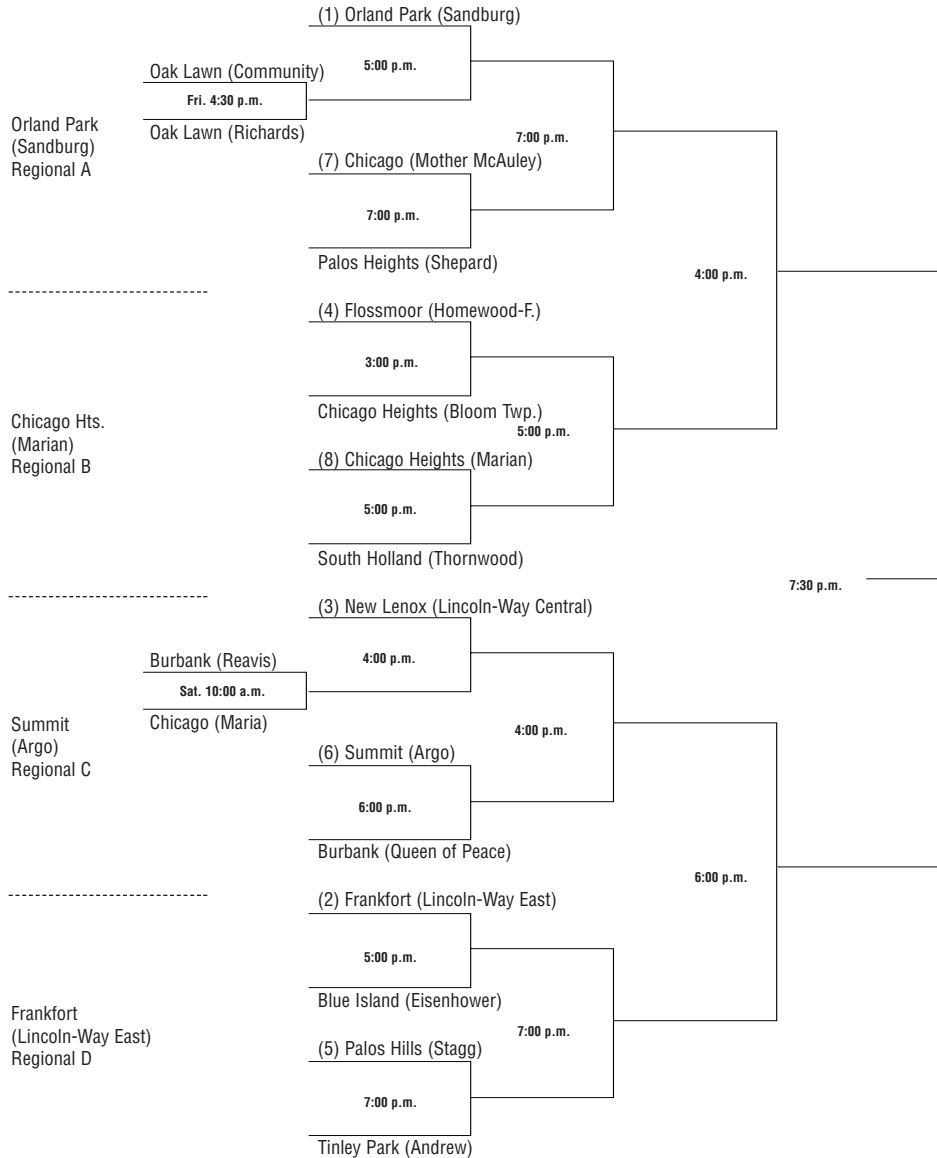

2001-02 Girls Soccer Class AA Pairings

New Lenox (Lincoln-Way Central) Sectional

Lake Zurich Sectional

Reg. Prelim
Fri. or Sat.
May 17 or 18

Reg. Semi.
Tues.
May 21

Reg. Finals
Thurs.
May 23

Sect. Semi.
Sat.
May 25

Sect. Finals
Tues.
May 28

Reg. Prelim
Fri. or Sat.
May 17 or 18

Reg. Semi.
Tues.
May 21

Reg. Finals
Thurs.
May 23

Sect. Semi.
Sat.
May 25

Sect. Finals
Tues.
May 28

2001-02 Girls Soccer Class AA Pairings

Quincy (Sr.) Sectional

Winnetka (New Trier) Sectional

Reg. Prelim
Fri. or Sat.
May 17 or 18

Reg. Semi.
Tues.
May 21

Reg. Finals
Thurs.
May 23

Sect. Semi.
Sat.
May 25

Sect. Finals
Tues.
May 28

Reg. Prelim
Fri. or Sat.
May 17 or 18