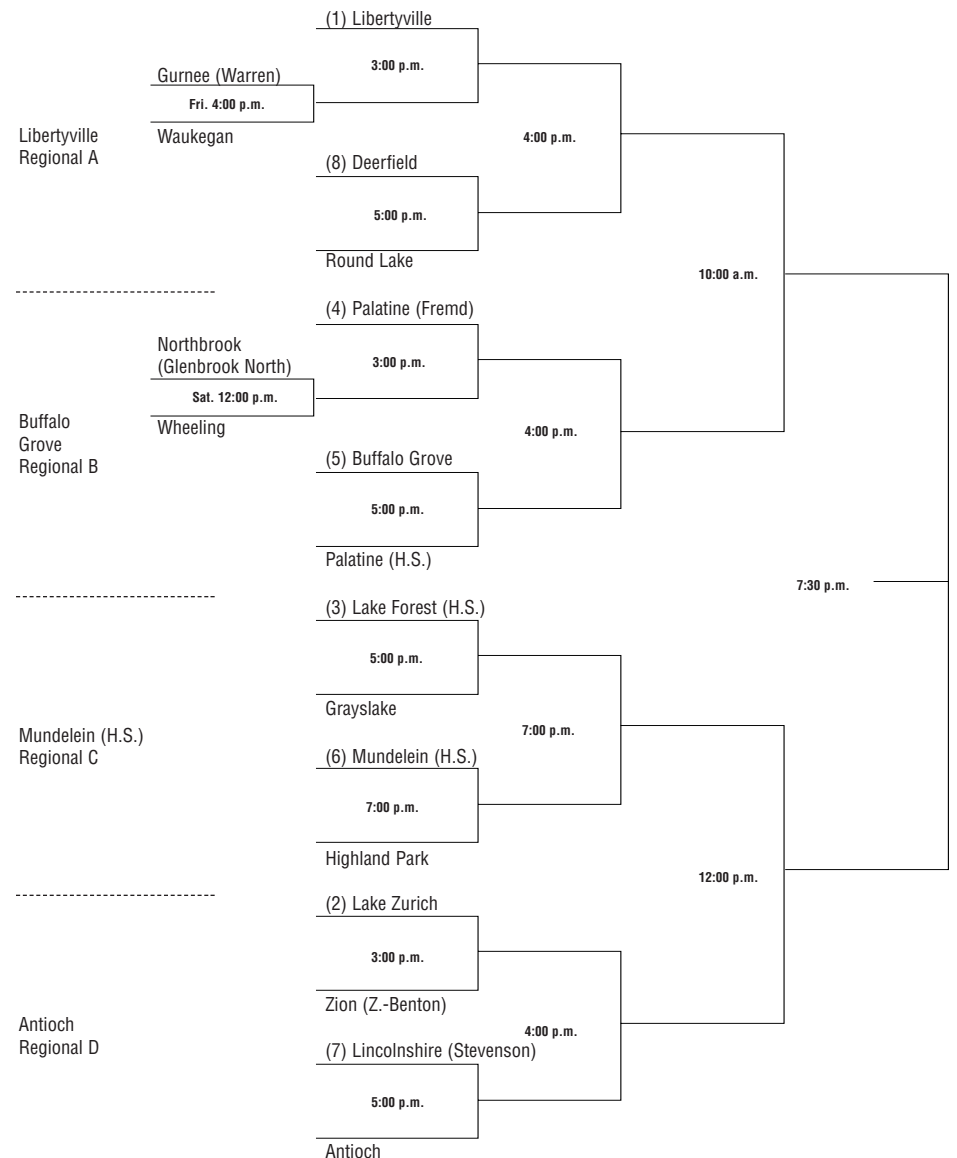

2001-02 Girls Soccer Class AA Pairings

New Lenox (Lincoln-Way Central) Sectional

Lake Zurich Sectional

Reg. Prelim
Fri. or Sat.
May 17 or 18

Reg. Semi.
Tues.
May 21

Reg. Finals
Thurs.
May 23

Sect. Semi.
Sat.
May 25

Sect. Finals
Tues.
May 28

Reg. Prelim
Fri. or Sat.
May 17 or 18

Reg. Semi.
Tues.
May 21

Reg. Finals
Thurs.
May 23

Sect. Semi.
Sat.
May 25

Sect. Finals
Tues.
May 28

2001-02 Girls Soccer Class AA Pairings

Quincy (Sr.) Sectional

Winnetka (New Trier) Sectional

Reg. Prelim
Fri. or Sat.
May 17 or 18

Reg. Semi.
Tues.
May 21

Reg. Finals
Thurs.
May 23

Sect. Semi.
Sat.
May 25

Sect. Finals
Tues.
May 28

Reg. Prelim
Fri. or Sat.
May 17 or 18