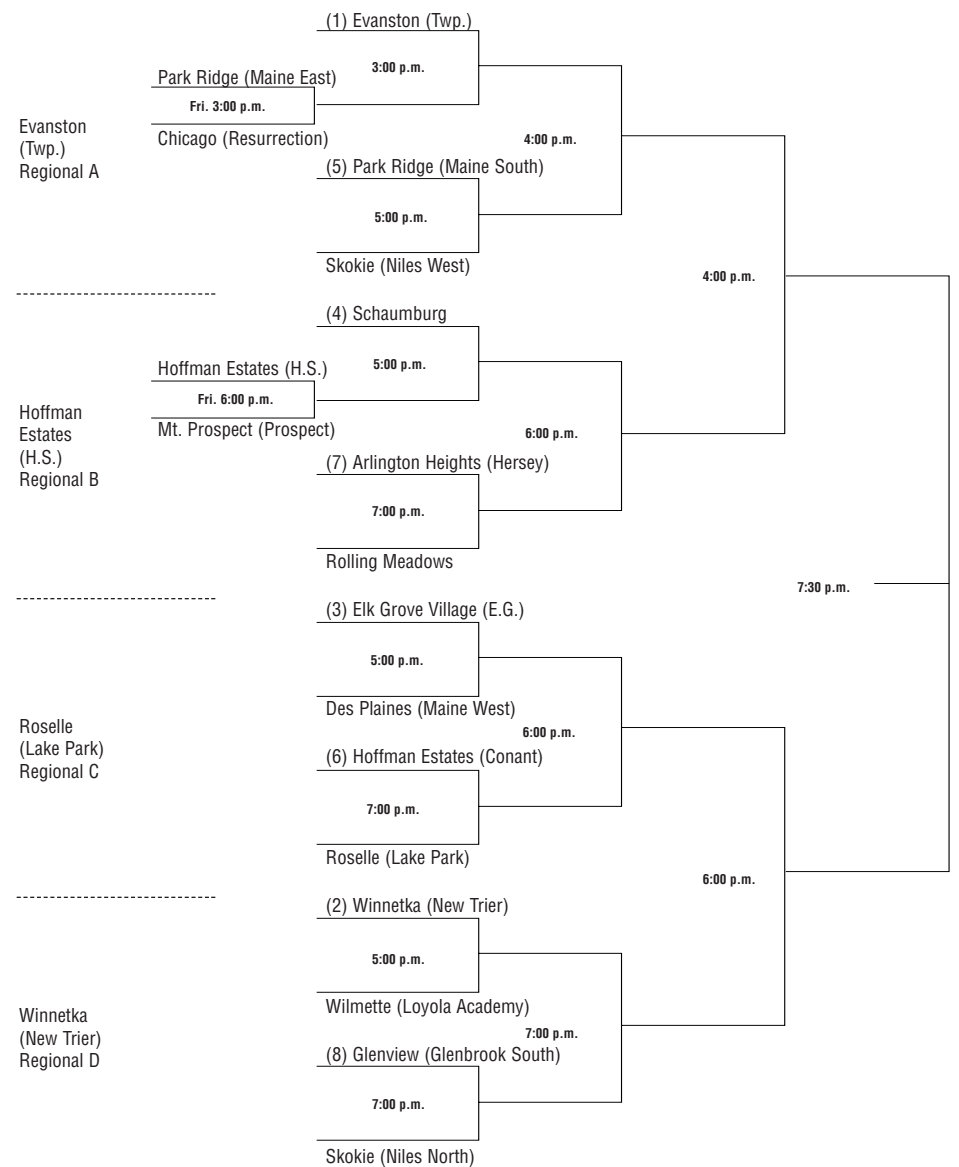

Winnetka (New Trier) Sectional

Reg. Prelim
Fri. or Sat.
May 17 or 18

Reg. Semi.
Tues.
May 21

Reg. Finals
Thurs.
May 23

Sect. Semi.
Sat.
May 25

Sect. Finals
Tues.
May 28

Reg. Prelim
Fri. or Sat.
May 17 or 18

Reg. Semi.
Tues.
May 21

Reg. Finals
Thurs.
May 23

Sect. Semi.
Sat.
May 25

Sect. Finals
Tues.
May 28

2001-02 Girls Soccer Class AA Pairings

Chicago Public League Playoffs

Naperville (Central) Sectional

2001-02 Girls Soccer Class AA Pairings