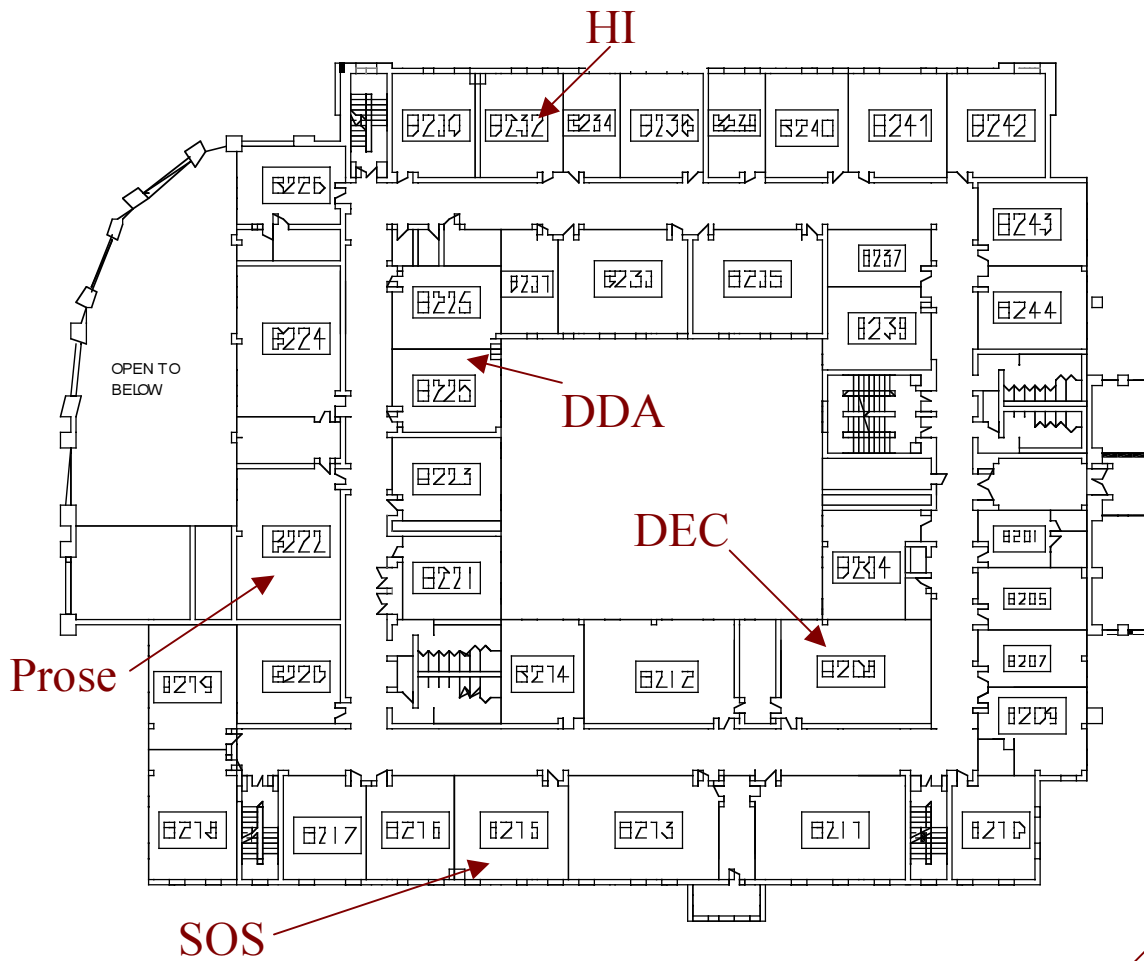

SECOND FLOOR