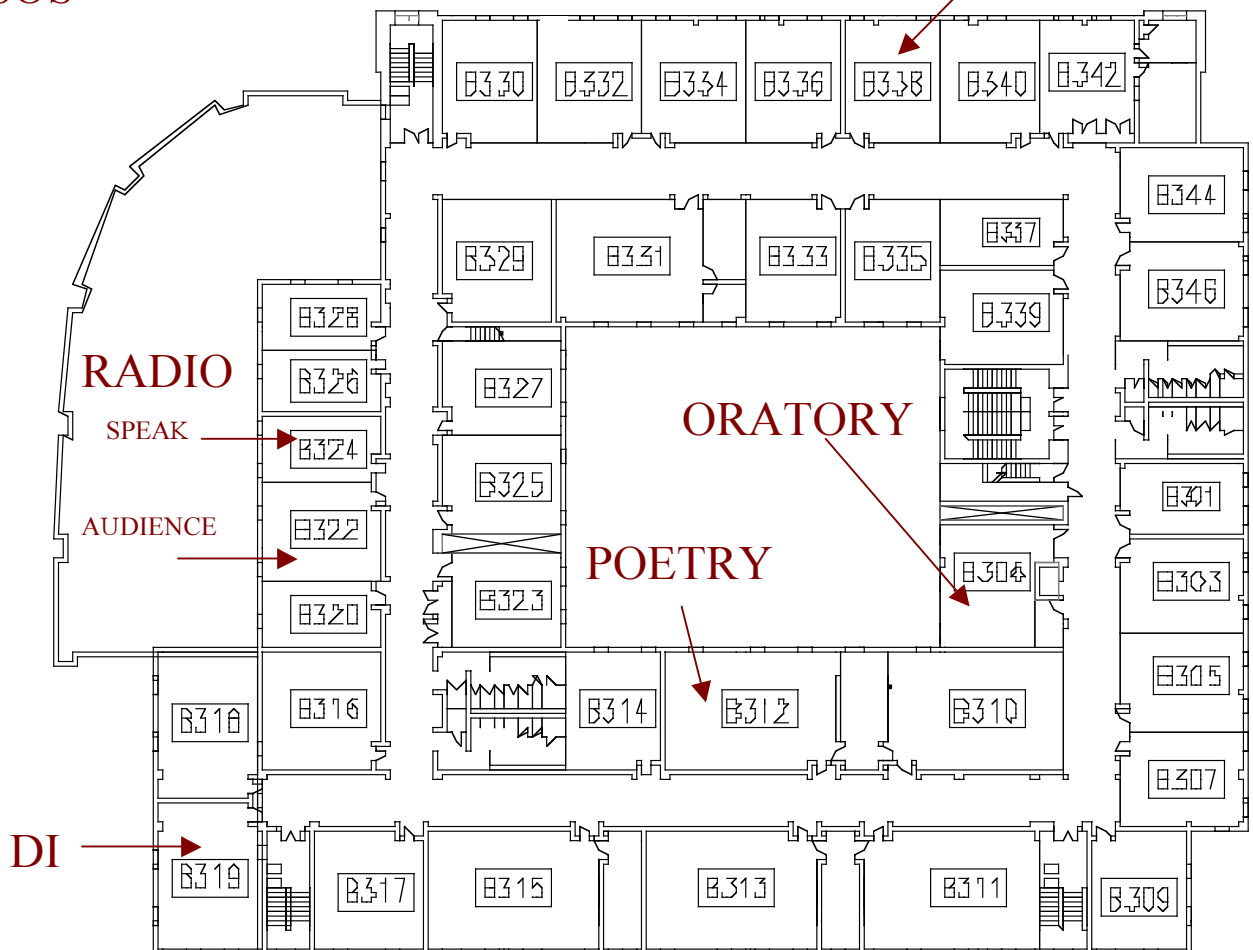

THIRD FLOOR