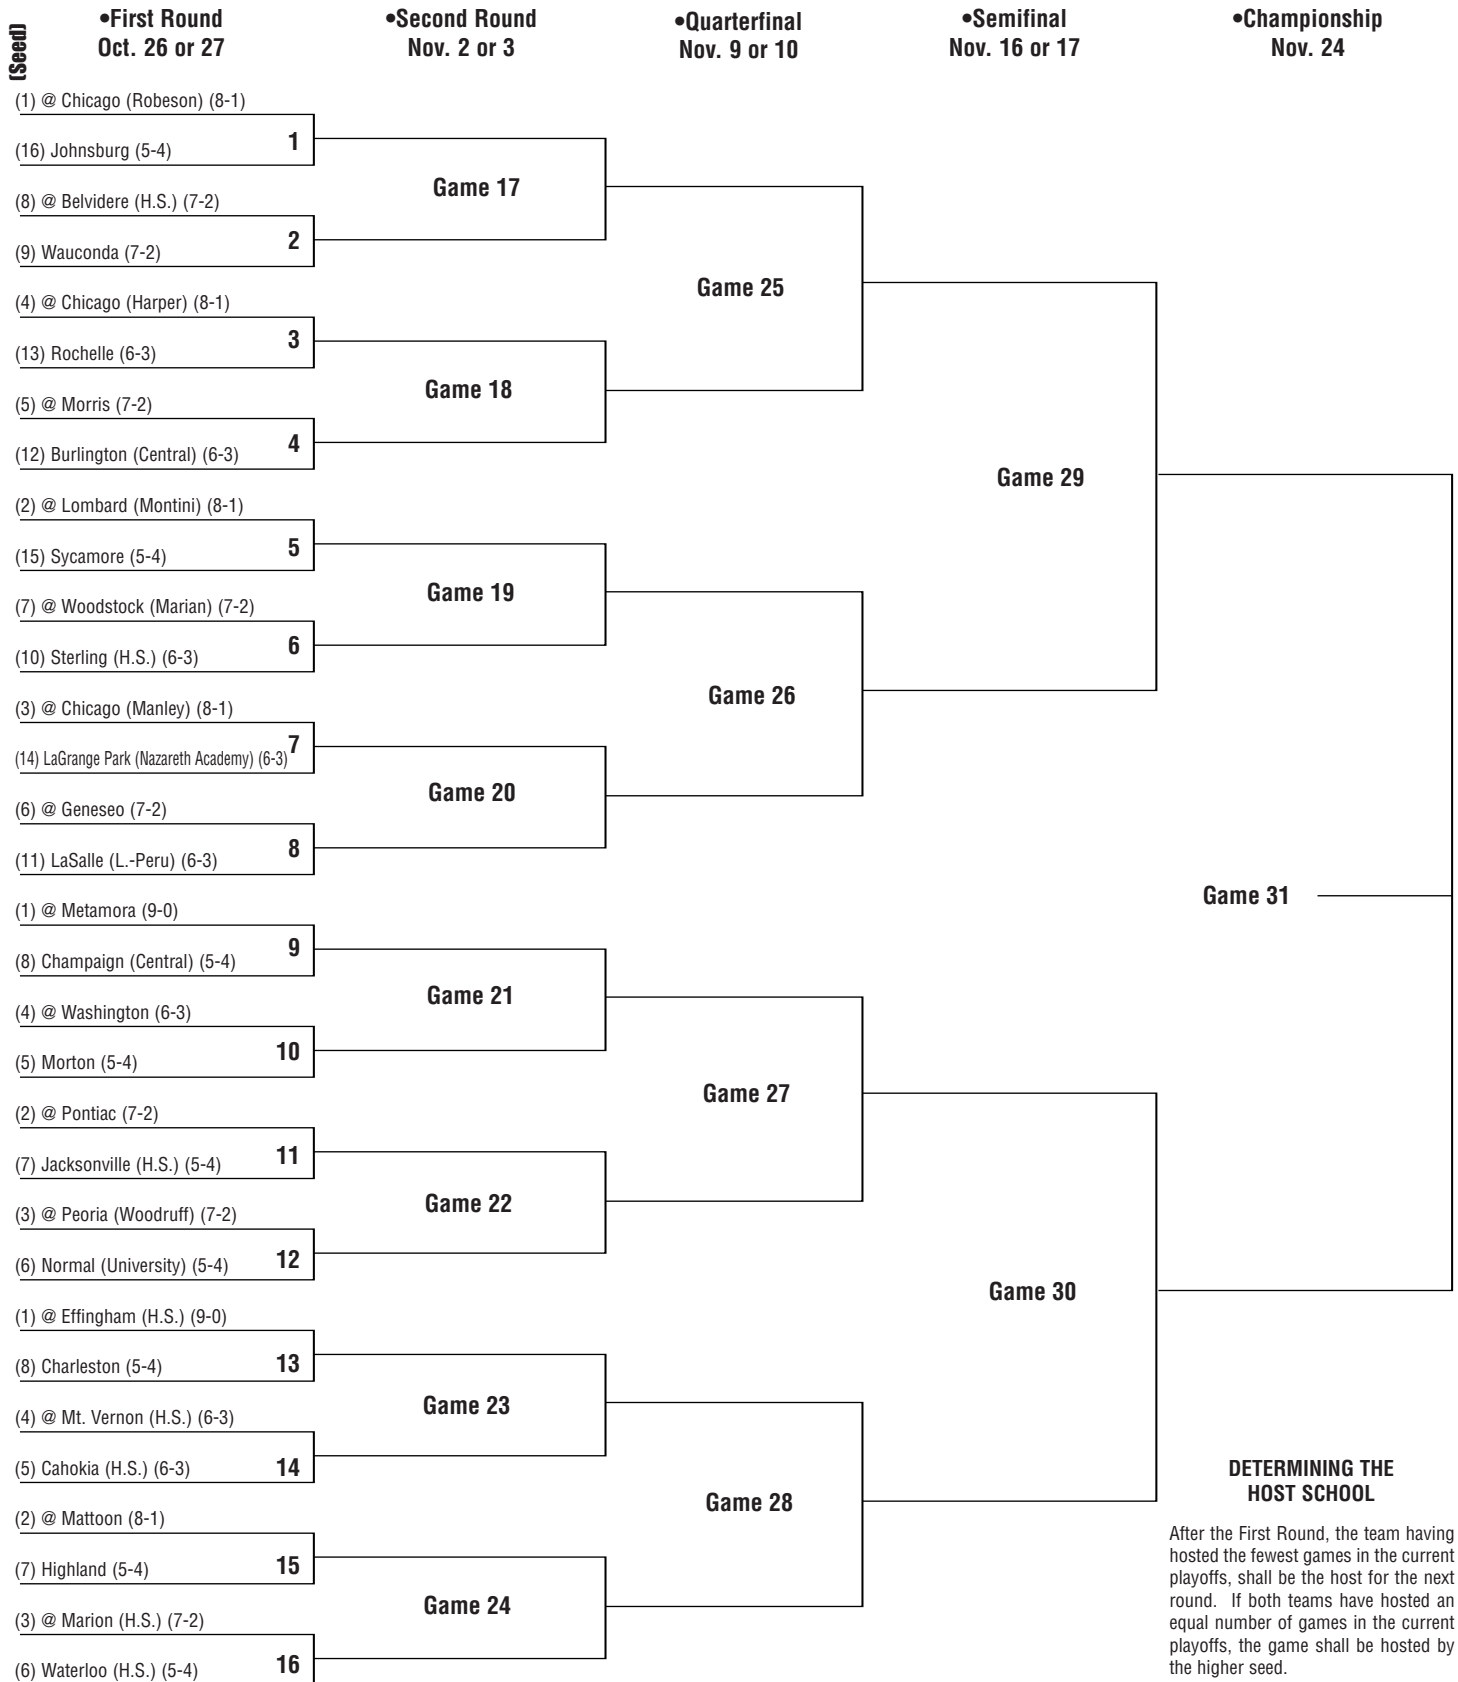

DETERMINING THE HOST SCHOOL

After the First Round, the team having hosted the fewest games in the current playoffs, shall be the host for the next round. If both teams have hosted an equal number of games in the current playoffs, the game shall be hosted by the higher seed.