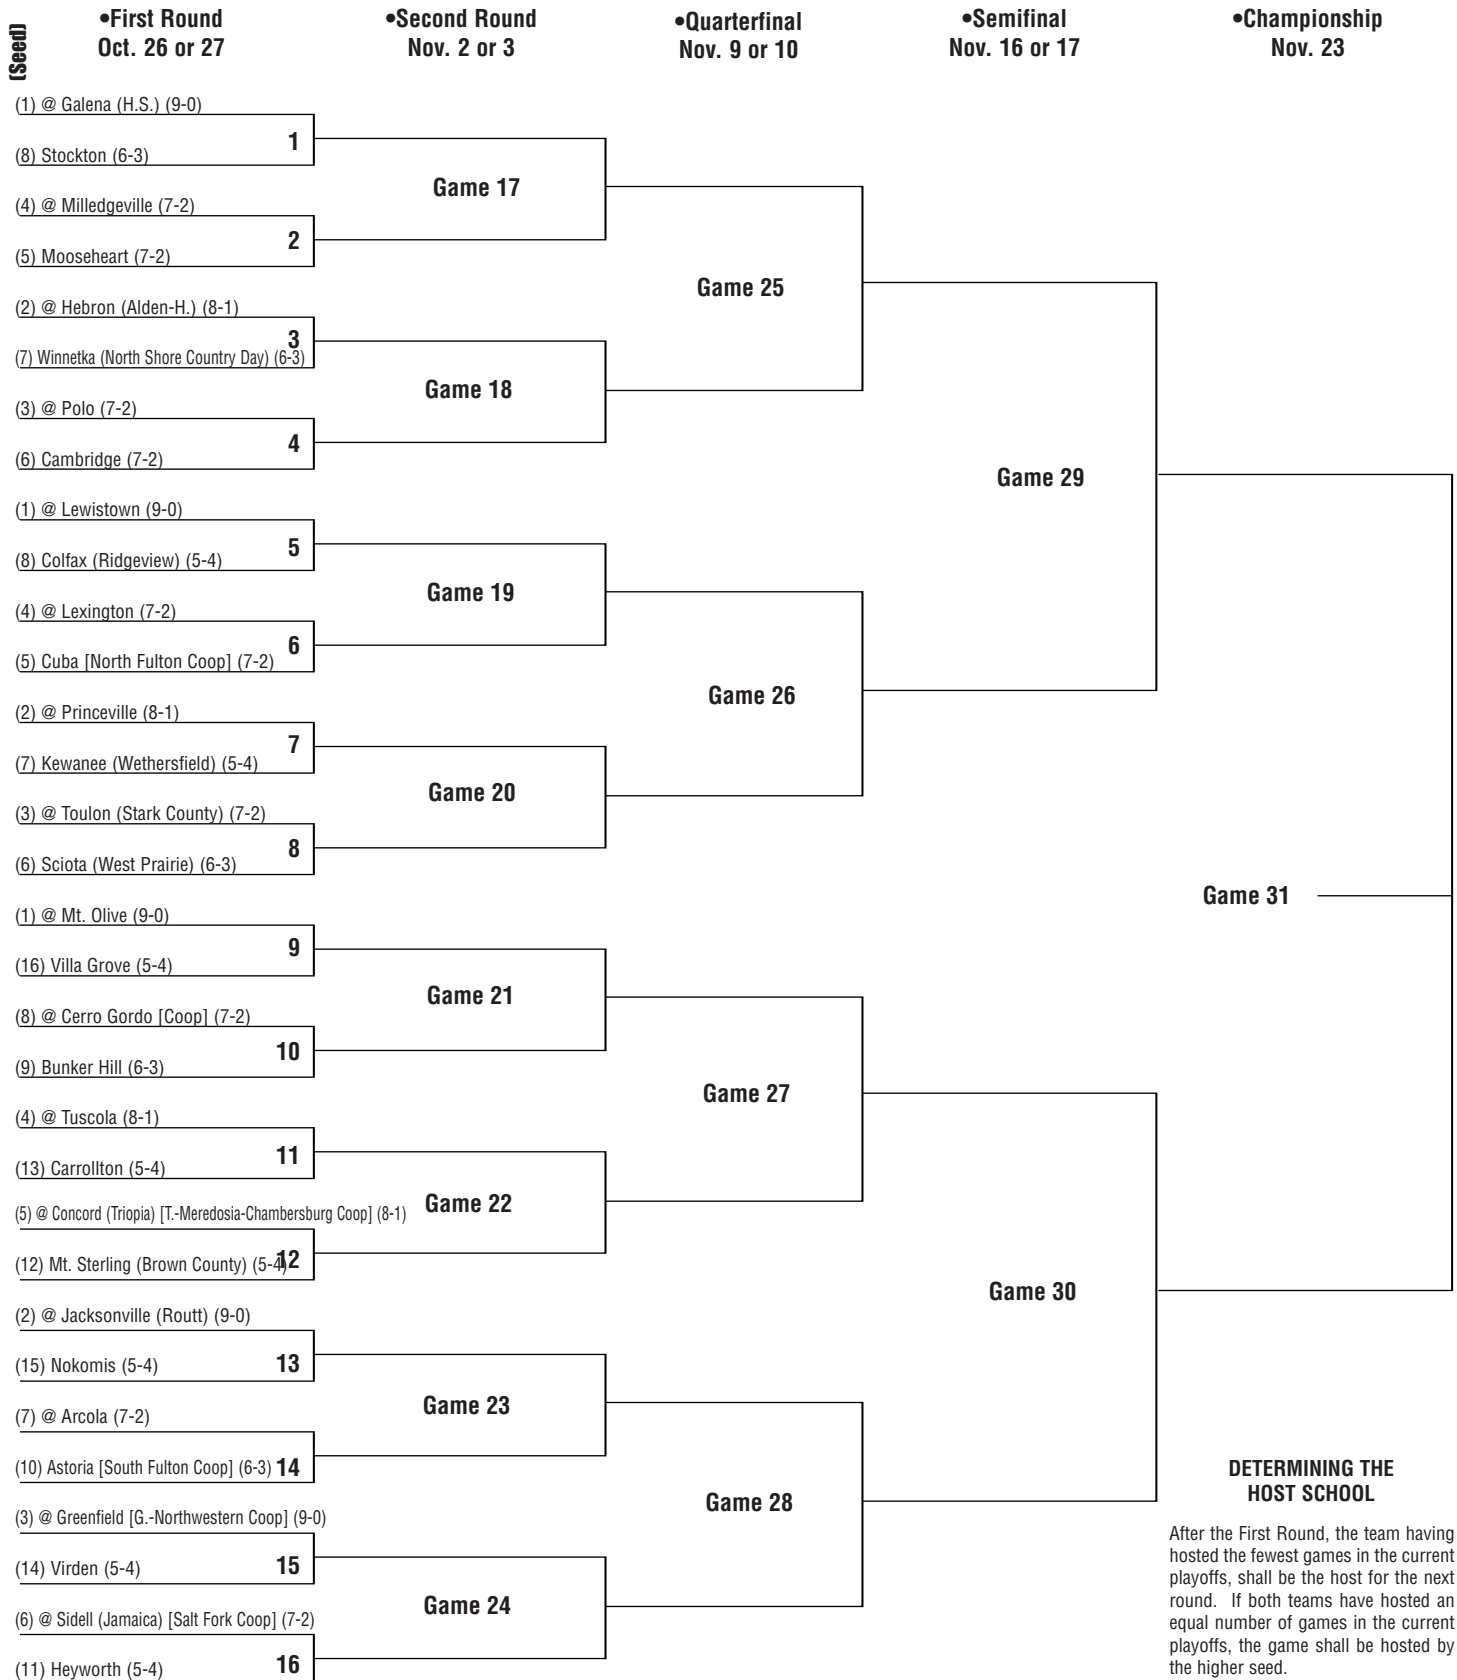

DETERMINING THE HOST SCHOOL

After the First Round, the team having hosted the fewest games in the current playoffs, shall be the host for the next round. If both teams have hosted an equal number of games in the current playoffs, the game shall be hosted by the higher seed.