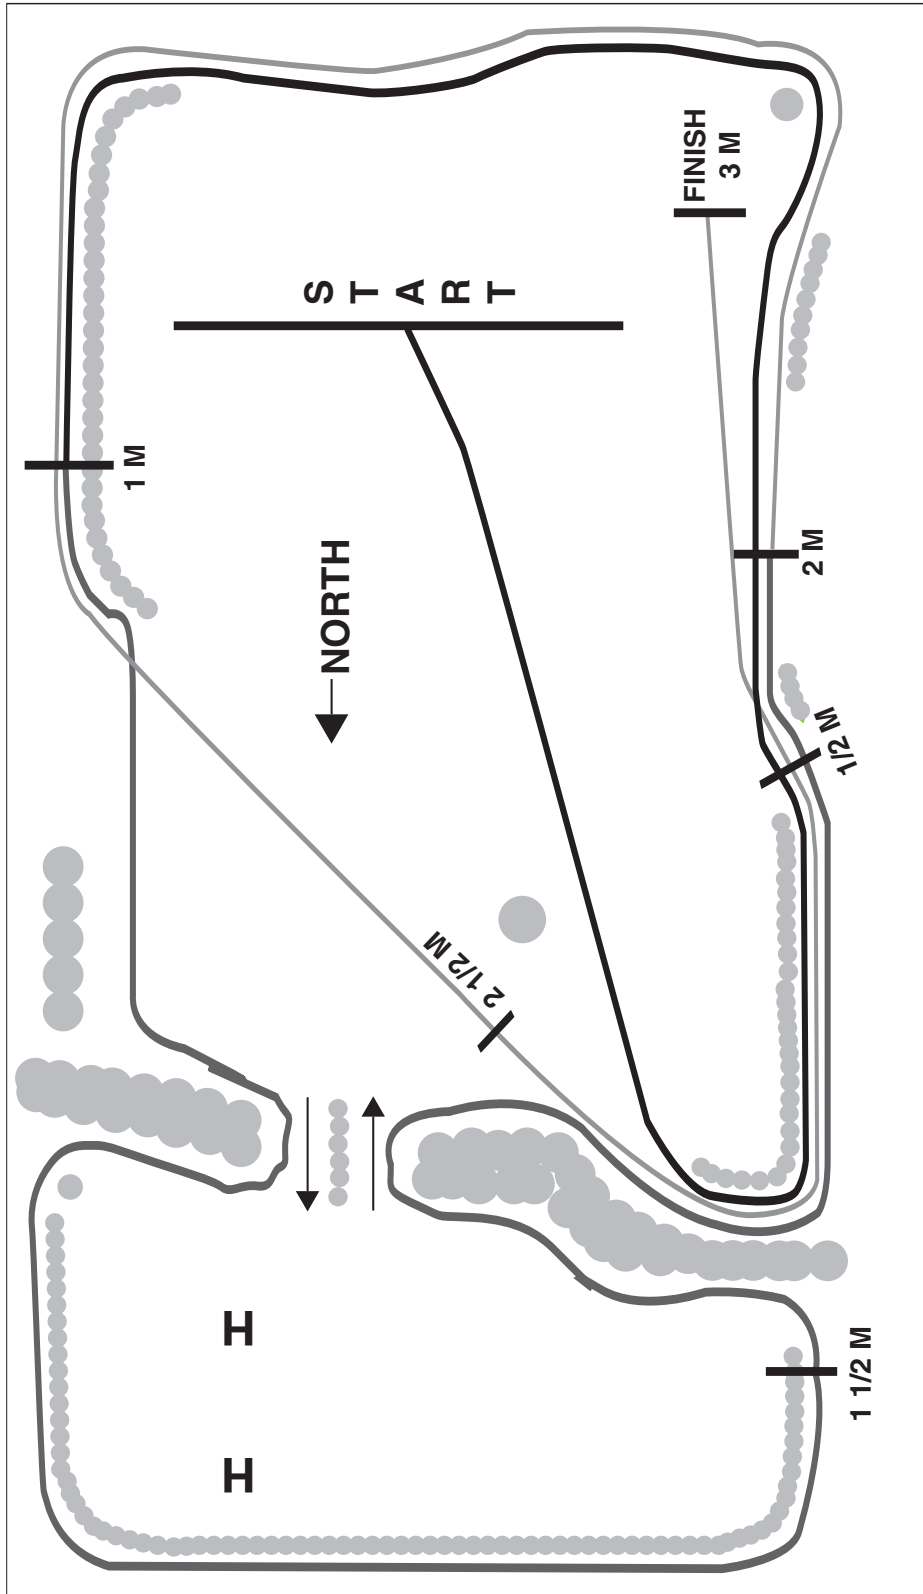

Detweiller Park - Peoria State Final Course

RT 29

CHECK-IN
TENT

IHSA
Merchandise

TO AWARDS
AREA

PARK ROAD