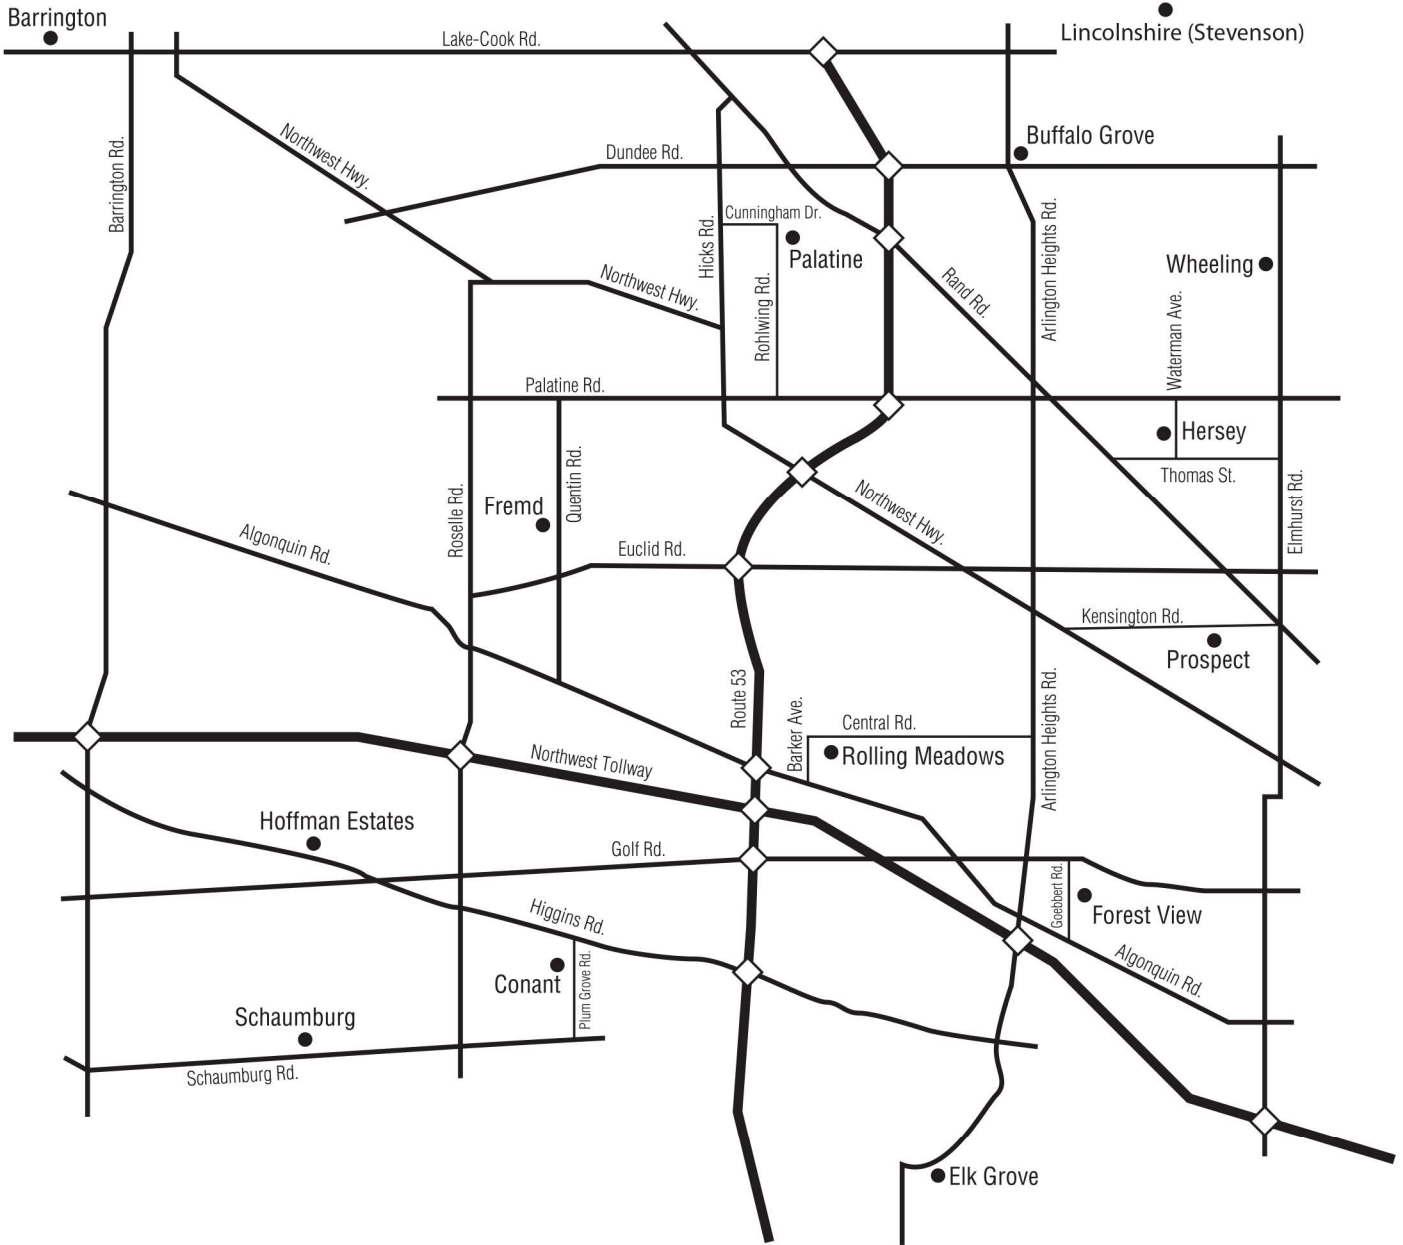

Site Map for State Final

Vernon Hills

BAR-Barrington High School
616 W. Main St.
Barrington, IL 60010-3099
847-381-1400

FR-Fremd High School
1000 S. Quentin Rd.
Palatine, IL 60067-3797
847-755-2600

PRO-Prospect High School
801 W. Kensington Rd.
Mt. Prospect, IL 60056
847-718-5200